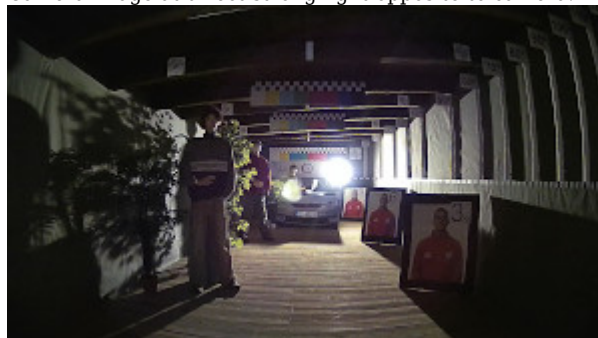

Camera dimensions:

In the kit:

OUR TESTS

Camera image at artificial illumination (about 30Lux):

Camera image at night conditions with internal built-in IR illuminator on:

Camera image at direct strong light opposite to camera: