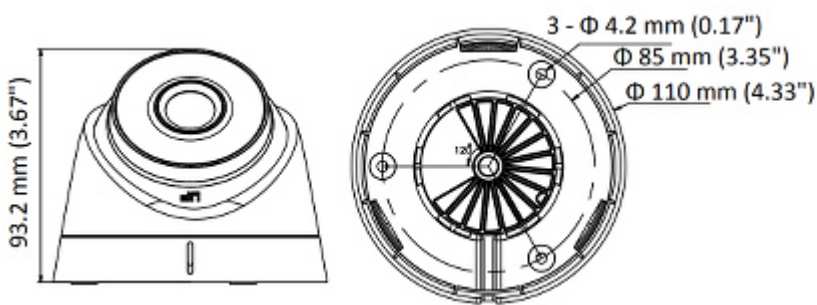

PRESENTATION

Camera is out from clamping ring:

DELTA-OPTI Monika Matysiak; <https://www.delta.poznan.pl>
 POL; 60-713 Poznań; Graniczna 10
 e-mail: delta-opti@delta.poznan.pl; tel: +(48) 61 864 69 60

Mounting side view:

Camera dimensions:

In the kit:

OUR TESTS

Camera image at artificial illumination (about 30Lux):

Camera image at night conditions with internal built-in IR illuminator on:

Camera image at direct strong light opposite to camera: