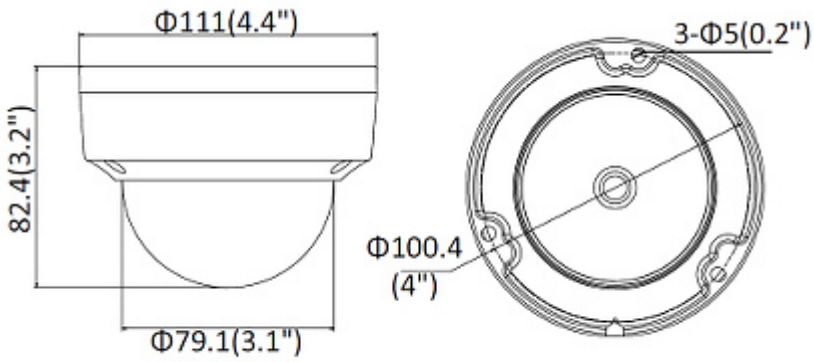

PRESENTATION

Camera view after remove the Dome cover:

Memory card slot:

Mounting side view:

Camera connectors:

In the kit:

OUR TESTS

Camera image at artificial illumination (about 30Lux):

Camera image at night conditions with internal built-in IR illuminator on:

Camera image at direct strong light opposite to camera:

PACKAGE

Dimensions (L x W x H): 0x0x0 mm	Gross Weight: 0 kg
----------------------------------	--------------------