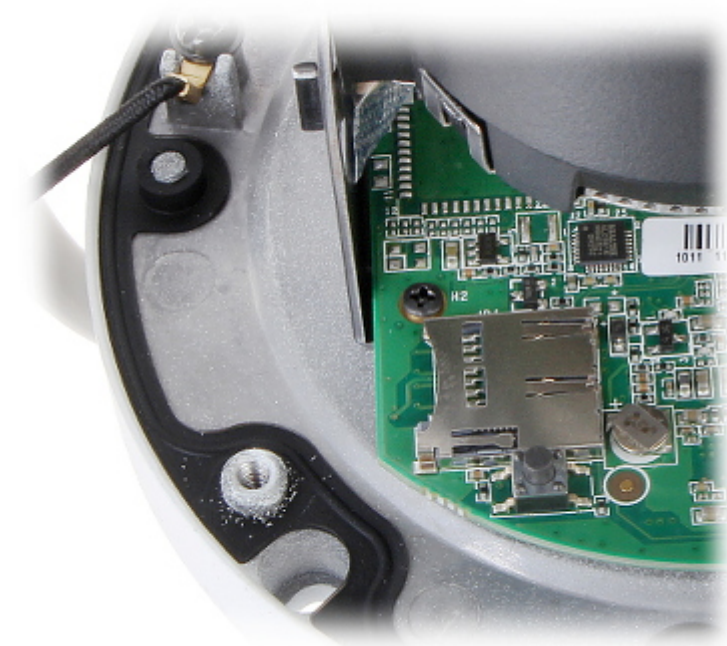

Memory card slot: