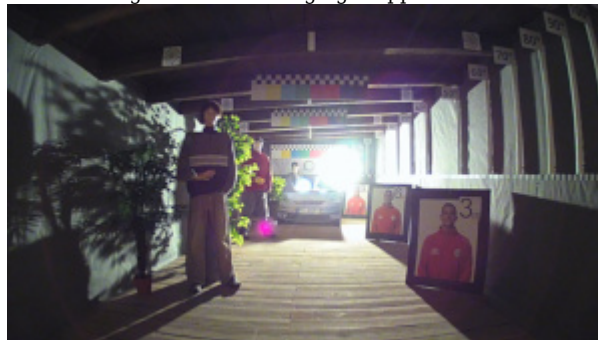

Camera image at direct strong light opposite to camera:

PACKAGE

Dimensions (L x W x H): 0x0x0 mm	Gross Weight: 0 kg