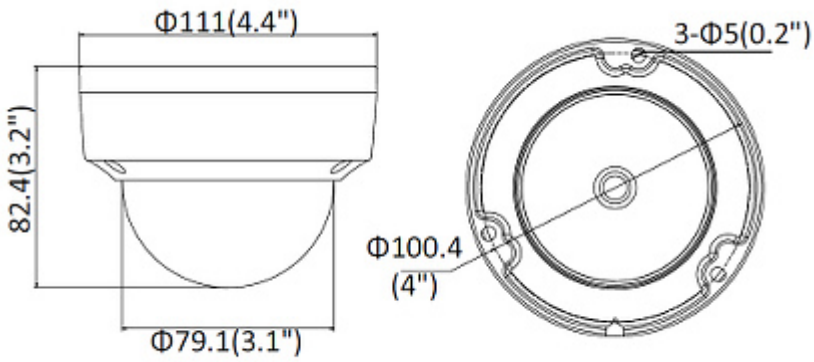

Camera view after remove the Dome cover:

Memory card slot:

Mounting side view:

Camera dimensions:

In the kit:

**OUR TESTS**

Camera image at artificial illumination (about 30Lux):

Camera image at night conditions with internal built-in IR illuminator on: