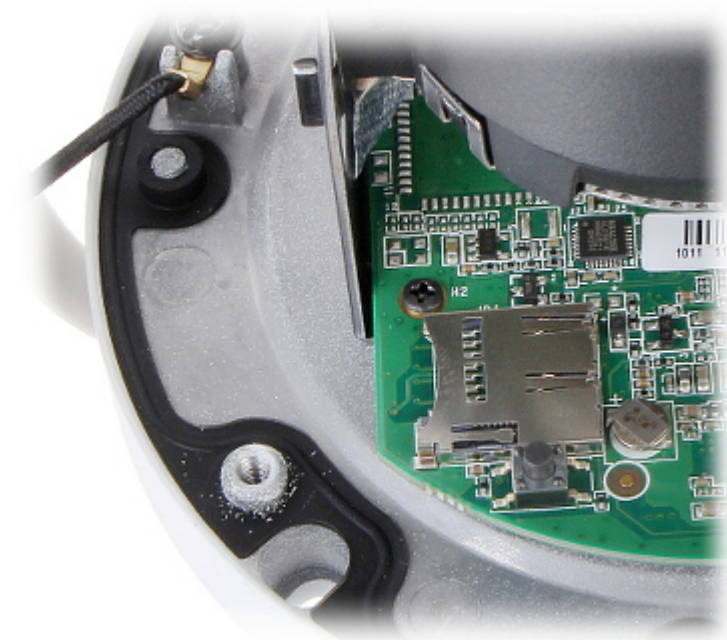

Camera view after remove the Dome cover:

Memory card slot:

Mounting side view:

Camera dimensions:

In the kit:

**OUR TESTS**

Camera image at artificial illumination (about 30Lux):

Camera image at night conditions with internal built-in IR illuminator on: