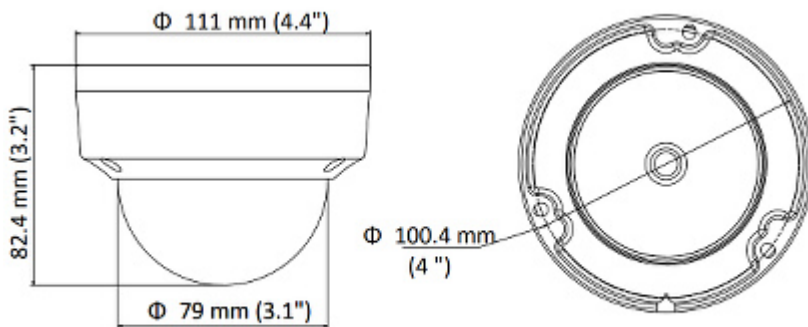

PRESENTATION

Camera is out from clamping ring:

DELTA-OPTI Monika Matysiak; <https://www.delta.poznan.pl>
 POL; 60-713 Poznań; Graniczna 10
 e-mail: delta-opti@delta.poznan.pl; tel: +(48) 61 864 69 60

Mounting dimensions:

Dimensions:

In the kit:

OUR TESTS

Camera image at artificial illumination (about 30Lux):

Camera image at night conditions with internal built-in IR illuminator on:

Camera image at direct strong light opposite to camera: