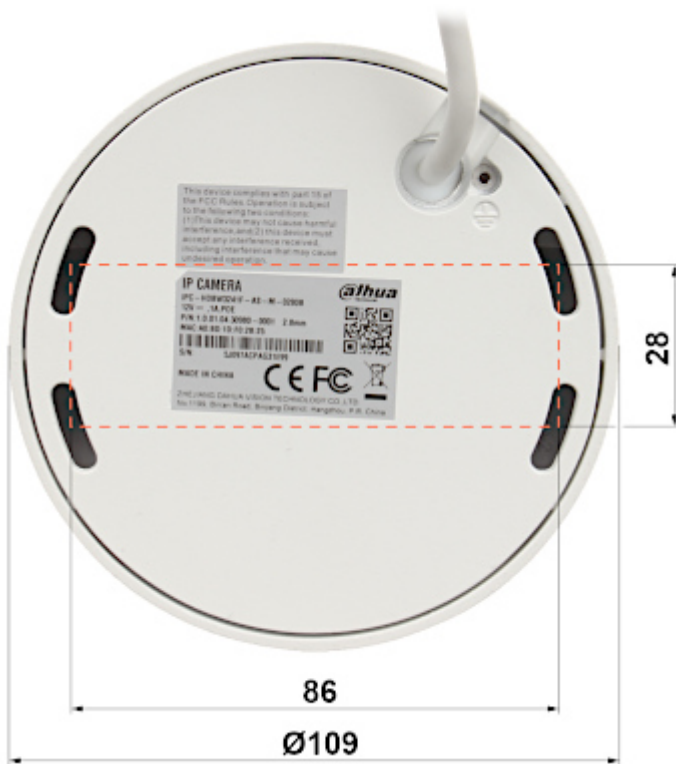

Code: IPC-HDBW3241F-AS-M-0280B

IP VANDALPROOF CAMERA **IPC-HDBW3241F-AS-M-0280B** - 1080p 2.8 mm DAHUA

Net: **864.00 PLN** Gross: **1 062.72 PLN**

IP camera with efficient H.264 / H.265 image compression algorithm for clear and smooth video streaming at maximal resolution of 1920 x 1080 (1080p).

The camera has a very flat profile, it's only 55 mm out from the ceiling.

SPECIFICATION

Standard:	TCP/IP
Sensor:	1/2.8 " Progressive Scan CMOS
Matrix size:	2.1 Mpx
Scanning system:	Progressive
Resolution:	1920 x 1080 - 1080p 1280 x 1024 - 1.4 Mpx 1280 x 960 - 1.3 Mpx 1280 x 720 - 720p
Lens:	2.8 mm
View angle:	<ul style="list-style-type: none">• 106 ° (manufacturer data)• 100 ° (our tests result)
Range of IR illumination:	50 m
RS-485 interface:	—
Memory card slot:	Micro SD memory cards up to 256GB support (possible local recording)
Image compression method:	H.265+ / H.265 / H.264+ / H.264 / MJPEG
Alarm inputs / outputs:	—
Audio:	<ul style="list-style-type: none">• Microphone built-in• Audio detection
Bitrate:	3 ... 8192 kbps
Main stream frame rate:	25 fps @ 1080p
Network interface:	10/100 Base-T (RJ-45)
Network protocols:	IPv4/IPv6, HTTP, HTTPS, TCP, UDP, ARP, RTP, RTSP, RTCP, RTMP, SMTP, FTP, SFTP, DHCP, DNS, DDNS, QoS, UPnP, NTP, Multicast, ICMP, IGMP, NFS, PPPoE, IEEE 802.1x, SNMP
WEB Server:	Built-in

Memory card slot and "Reset" button:

Side view:

Mounting side view:

Camera dimensions:

See how to initialize DAHUA cameras:

:
In the kit:

Example captures of device interface:

OUR TESTS

- Quite weak range of LED illumination.

PACKAGE

Dimensions (L x W x H): 0x0x0 mm	Gross Weight: 0 kg
----------------------------------	--------------------