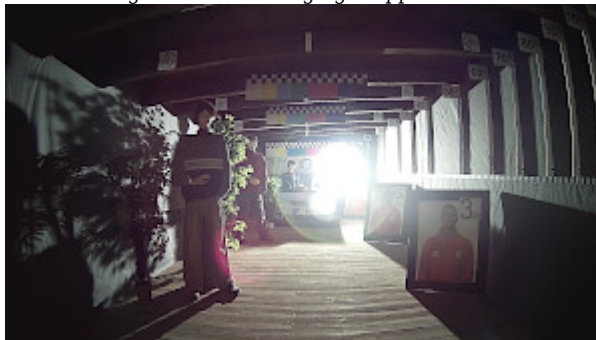

Camera image at direct strong light opposite to camera:

OUR OPINIONS

- The camera has a very flat profile, it's only 51 mm out from the ceiling.
- Thanks to the "Starlight" technology used, the camera only needs very low lighting to obtain a clear color image.

- Quite weak range of LED illumination.

PACKAGE

Dimensions (L x W x H): 0x0x0 mm	Gross Weight: 0 kg