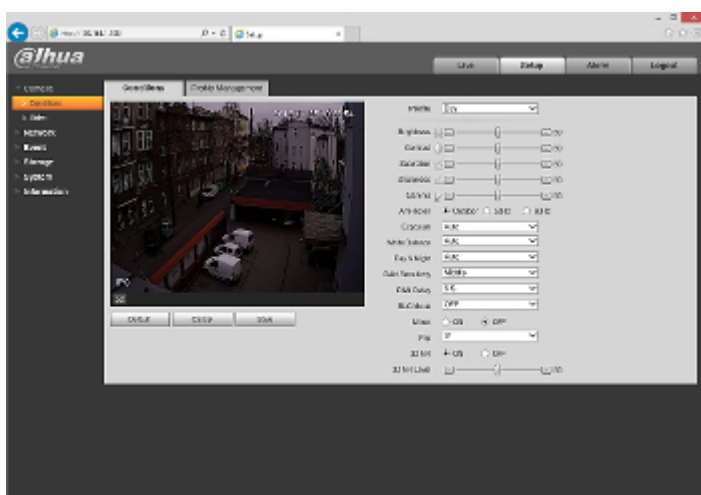

DELTA-OPTI Monika Matysiak; <https://www.delta.poznan.pl>
POL; 60-713 Poznań; Graniczna 10
e-mail: delta-opti@delta.poznan.pl; tel: +(48) 61 864 69 60

Max. number of on-line users:	20
ONVIF:	18.06
Main features:	<ul style="list-style-type: none"> • WDR - 120 dB - Wide Dynamic Range • 3D-DNR - Digital Noise Reduction • ROI - improve the quality of selected parts of image • BLC/HLC - Back Light / High Light Compensation • Possibility to change the resolution, quality and bit rate • Motion Detection • Configurable Privacy Zones • Mirror - Mirror image • Audio detection • IVS analysis : crossing the line (tripwire), intrusion - classification of people and vehicles
Color:	White
Power supply:	<ul style="list-style-type: none"> • PoE (802.3af), • 12 V DC / 480 mA
Power consumption:	< 5.7 W
Mobile phones support:	Port no.: 37777 or access by a cloud (P2P) <ul style="list-style-type: none"> • Android: Free application DMSS • iOS (iPhone): Free application DMSS
Default admin user / password:	admin / - The administrator password should be set at the first start
Default IP address:	192.168.1.108
Web browser access ports:	80, 37777
PC client access ports:	37777
Mobile client access ports:	37777
Port ONVIF:	80
RTSP URL:	rtsp://admin:hasło@192.168.1.108:554/cam/realmonitor?channel=1&subtype=0 - Main stream rtsp://admin:hasło@192.168.1.108:554/cam/realmonitor?channel=1&subtype=1 - Sub stream
Housing:	Dome, Metal
Vandal-proof:	IK10
"Index of Protection":	IP67
Operation temp:	-40 °C ... 60 °C
Dimensions:	Ø 109 x 55 mm
Weight:	0.39 kg
Supported languages:	Polish, English, Czech, French, Spanish, Dutch, German, Portuguese, Russian, Italian
Manufacturer / Brand:	DAHUA
Guarantee:	3 years

Memory card slot and "Reset" button:

Side view:

Mounting side view:

Camera dimensions:

See how to initialize DAHUA cameras:

:
In the kit:

Example captures of device interface:

OUR TESTS