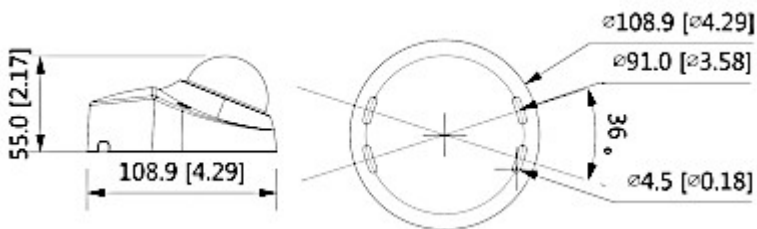

Memory card slot and "Reset" button:

Side view:

Mounting side view:

Camera dimensions:

See how to initialize DAHUA cameras:

:
In the kit:

Example captures of device interface:

OUR TESTS

Camera image at artificial illumination (about 30Lux):

Camera image at night conditions with internal built-in IR illuminator on:

Camera image at direct strong light opposite to camera:

OUR OPINIONS

- The camera has a very flat profile, it's only 51 mm out from the ceiling.
- Thanks to the "Starlight" technology used, the camera only needs very low lighting to obtain a clear color image.

- Quite weak range of LED illumination.

PACKAGE

Dimensions (L x W x H): 0x0x0 mm	Gross Weight: 0 kg
----------------------------------	--------------------