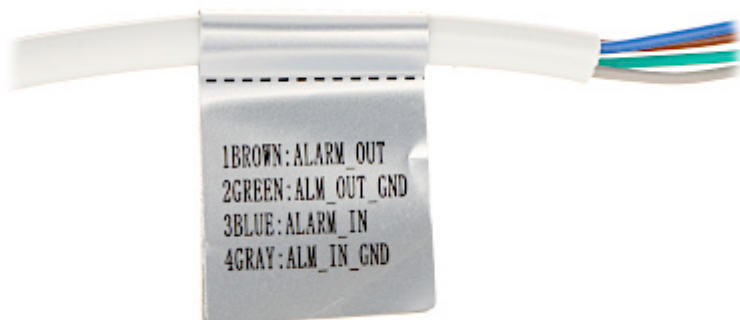

Connectors description:

In the kit:

OUR TESTS