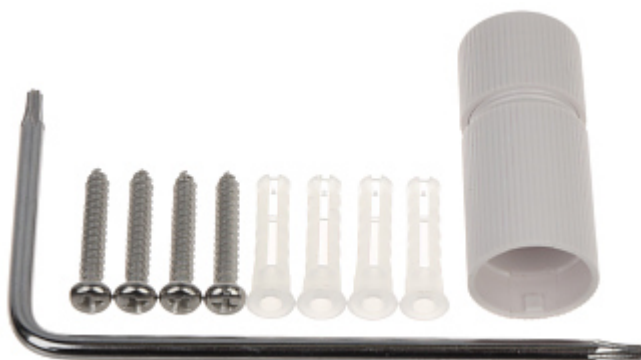

Memory card slot:

Mounting dimensions:

Connectors description:

In the kit:

## OUR TESTS

Camera image at artificial illumination (about 30Lux):

Camera image at night conditions with internal built-in IR illuminator on:

Camera image at direct strong light opposite to camera: