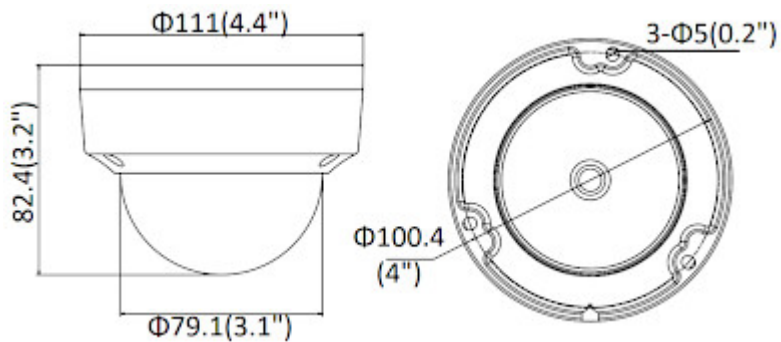

Memory card slot:

Mounting side view:

Camera dimensions:

In the kit:

OUR TESTS

Camera image at artificial illumination (about 30Lux):

Camera image at night conditions with internal built-in IR illuminator on:

Camera image at direct strong light opposite to camera:

PACKAGE

Dimensions (L x W x H): 0x0x0 mm	Gross Weight: 0 kg
----------------------------------	--------------------