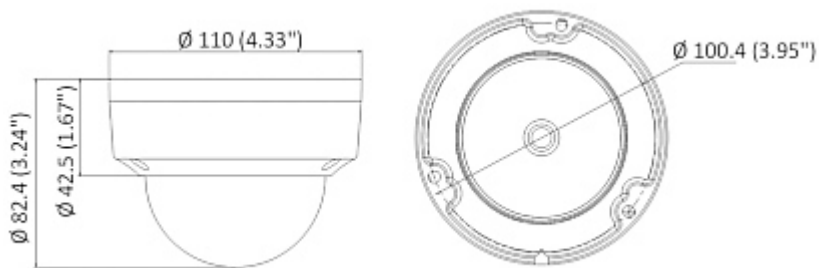

### SPECIFICATION

Standard:	TCP/IP
Sensor:	1/2.7 " Progressive Scan CMOS
Matrix size:	2.1 Mpx
Resolution:	1920 x 1080 - 1080p 1280 x 720 - 720p
Lens:	2.8 mm
View angle:	• 112 ° (manufacturer data) • 103 ° (our tests result)
Range of IR illumination:	30 m
RS-485 interface:	—
Image compression method:	H.264+ / H.264 / MJPEG
Alarm inputs / outputs:	—
Audio:	—
Memory card slot:	—
Main stream frame rate:	25 fps @ 1080p
Network interface:	10/100 Base-T (RJ-45)
Network protocols:	TCP/IP, ICMP, HTTP, HTTPS, FTP, DHCP, DNS, DDNS, RTP, RTSP, NTP, UPnP, SMTP, IGMP, IEEE 802.1x, QoS, IPv4, IPv6, UDP, Bonjour, SSL / TLS
WEB Server:	Built-in

Mounting side view:

Camera dimensions:

In the kit: