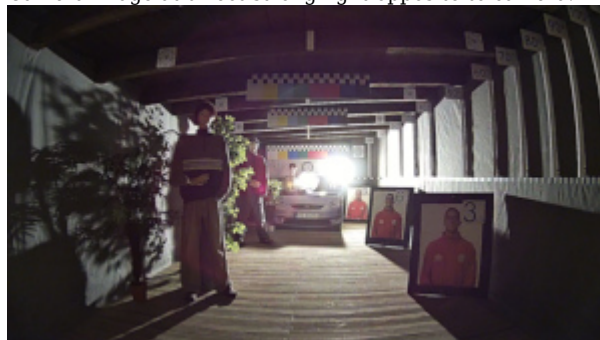

## OUR TESTS

Camera image at artificial illumination (about 30Lux):

Camera image at night conditions with internal built-in IR illuminator on:

Camera image at direct strong light opposite to camera: