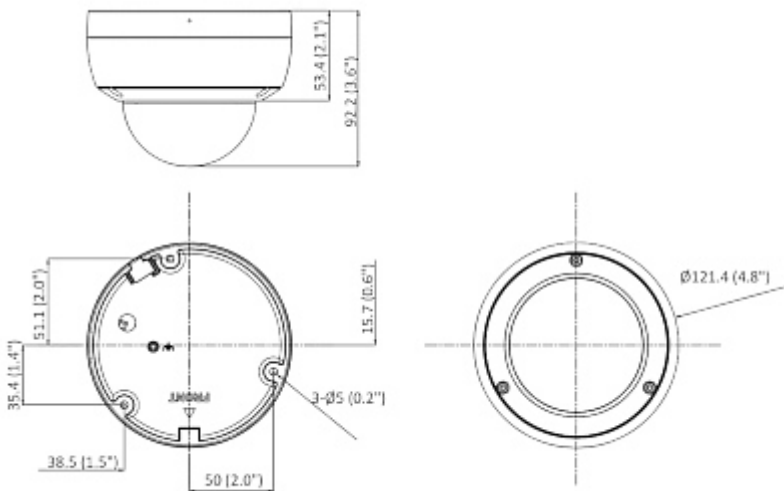

## PRESENTATION

Camera view after remove the Dome cover:

Memory card slot:

RESET button:

Mounting side view:

Camera dimensions:

In the kit:

## OUR TESTS

Camera image at artificial illumination (about 30Lux):

Camera image at night conditions with internal built-in IR illuminator on:

Camera image at direct strong light opposite to camera: