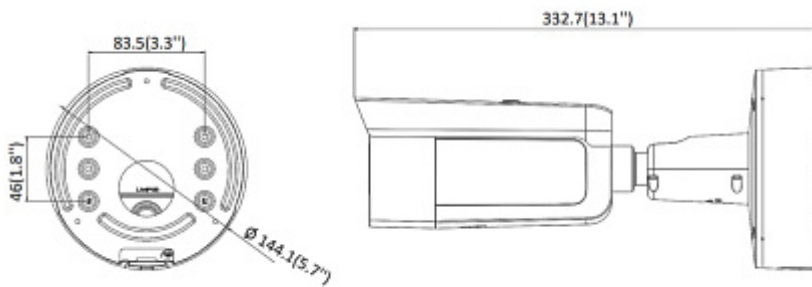

SAP Code:	311307320
Guarantee:	3 years

PRESENTATION

Front view:

Side view:

Memory card slot:

Camera connectors:

Bracket view:

Camera and bracket dimensions:

In the kit:

OUR TESTS

Camera image at artificial illumination (about 30Lux):

Camera image at night conditions with internal built-in IR illuminator on:

Camera image at direct strong light opposite to camera:

PACKAGE

Dimensions (L x W x H): 0x0x0 mm	Gross Weight: 0 kg
----------------------------------	--------------------

DELTA-OPTI Monika Matysiak; <https://www.delta.poznan.pl>
POL; 60-713 Poznań; Graniczna 10
e-mail: delta-opti@delta.poznan.pl; tel: +(48) 61 864 69 60