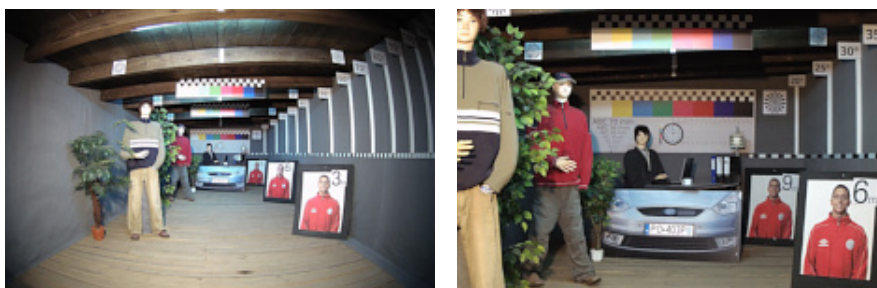

In the kit:

OUR TESTS

Camera image at artificial illumination (about 30Lux):

Camera image at night conditions with internal built-in IR illuminator on:

Camera image at direct strong light opposite to camera: