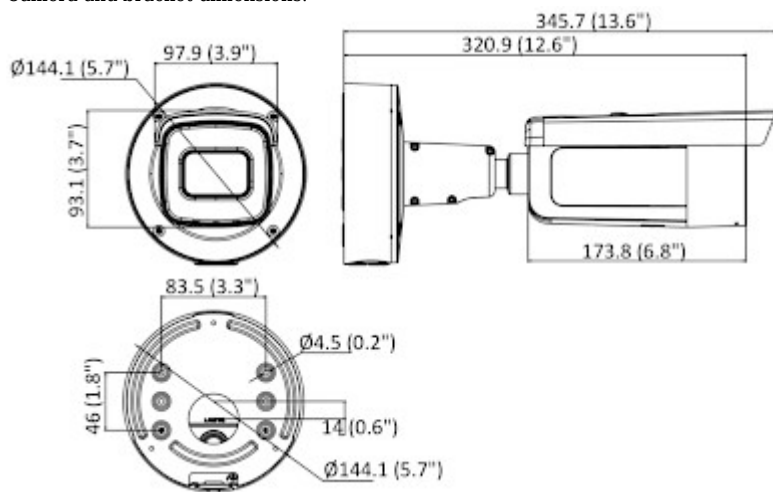

Memory card slot:

Camera connectors:

Bracket view:

Camera and bracket dimensions:

In the kit:

OUR TESTS

Camera image at artificial illumination (about 30Lux):

Camera image at night conditions with internal built-in IR illuminator on:

Camera image at direct strong light opposite to camera:

PACKAGE

Dimensions (L x W x H): 0x0x0 mm	Gross Weight: 0 kg
----------------------------------	--------------------