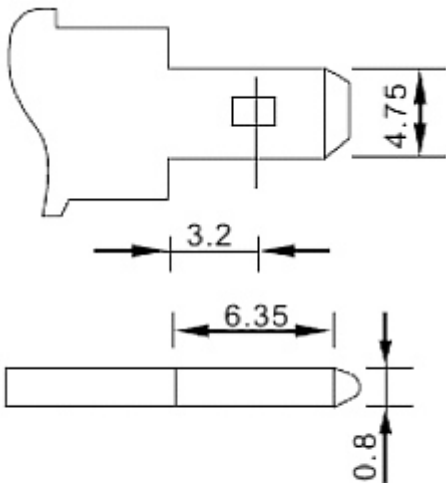

T1

OUR OPINIONS

- The battery is distinguished by a longer lifetime compared to the standard one.

PACKAGE

Dimensions (L x W x H): 0x0x0 mm	Gross Weight: 0 kg