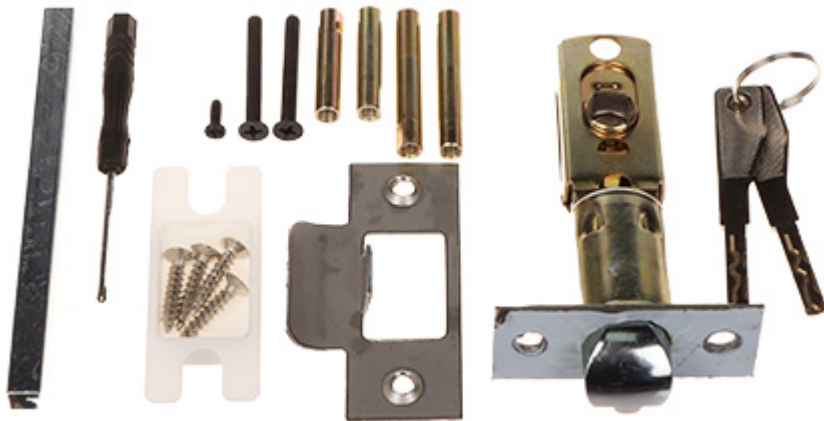

OUR OPINIONS

- Aesthetic and solid construction.

PACKAGE

Dimensions (L x W x H): 0x0x0 mm	Gross Weight: 0 kg