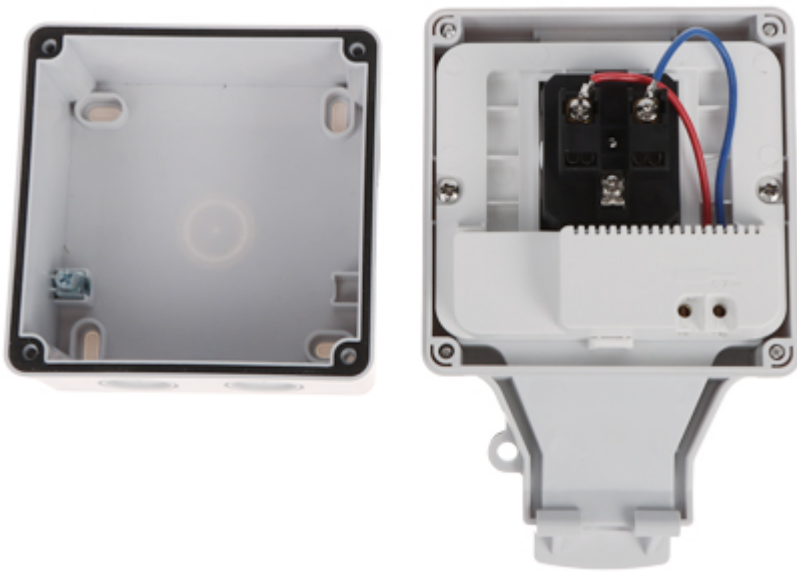

Internal view of the housing: