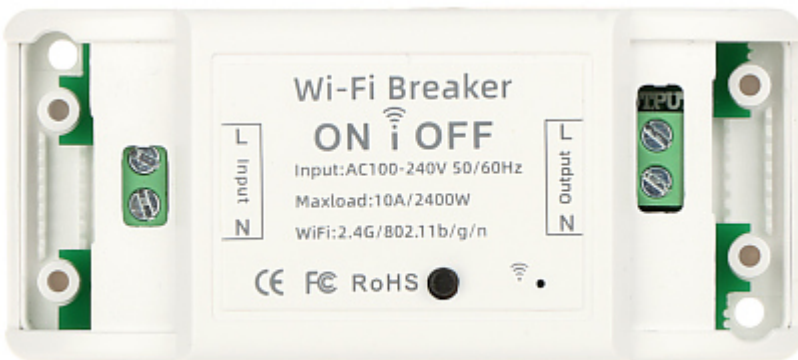

PACKAGE

DELTA-OPTI Monika Matysiak; <https://www.delta.poznan.pl>
POL; 60-713 Poznań; Graniczna 10
e-mail: delta-opti@delta.poznan.pl; tel: +(48) 61 864 69 60