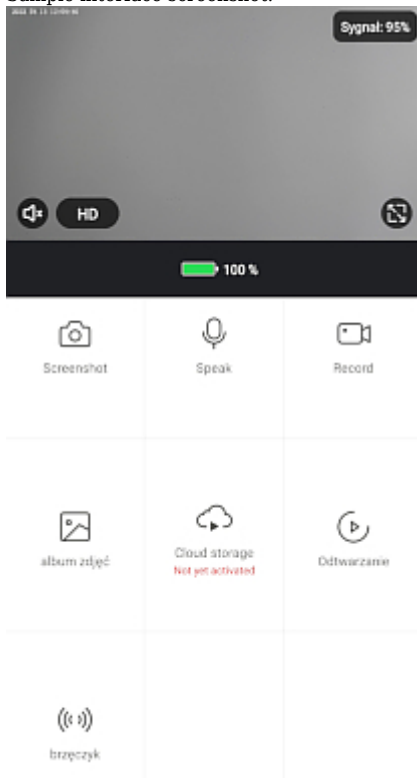

PRESENTATION

Mounting side view:

Rear view (place for batteries):

Sample interface screenshot:

In the kit:

OUR TESTS

Camera image at artificial illumination (about 30Lux):

Camera image at night conditions with internal built-in IR illuminator on: