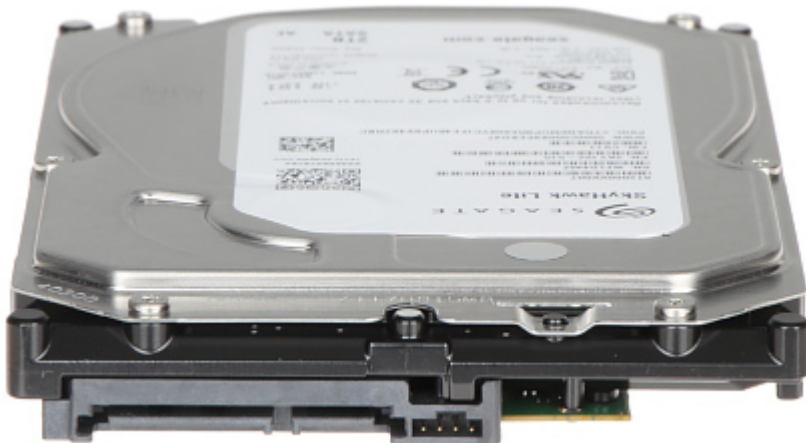

# HDD FOR DVR **HDD-ST2000VX007** 2TB 24/7 SKYHAWK Lite SEAGATE

Net: **71.23 EUR** Gross: **71.23 EUR**

Internal, 3.5-inch hard drive dedicated to small surveillance systems.

The disk has been designed for reliable 24-hour operation in small video surveillance systems (CCTV). Serial ATA interface connection.

The suggested CCTV installation size for this disk is a maximum of 32 cameras. In addition, it is recommended to use no more than 2 drives of the SkyHawk Lite series in the recorder.

## SPECIFICATION

Capacity:	2 TB
Interface:	SATA 6 Gb/s
Size format:	3.5 "
Technology:	<ul style="list-style-type: none"><li>• Built-in data recovery function for uninterrupted video streaming</li><li>• ATA AV Command support - video streams commands support</li></ul>
Designed to continuous operation 24/7:	✓
Weight:	0.39 kg
Manufacturer / Brand:	SEAGATE
Guarantee:	<b>3 years</b>

## PRESENTATION

Top view:

The Seagate drives marked with SkyHawk Lite symbol are dedicated to work in small video systems. The disc design ensures stable operation for 24 hours a day.

Connectors:

Memory storage for video recording: