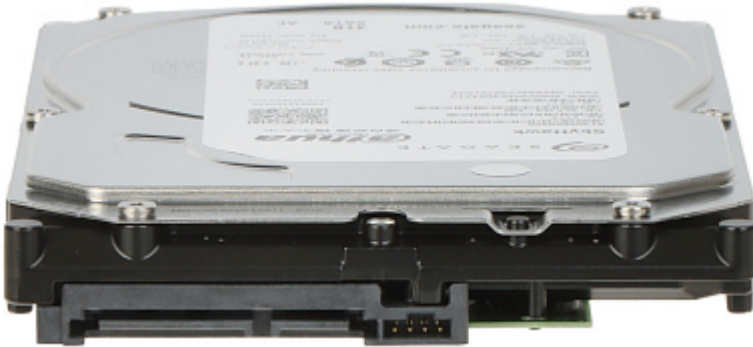

Code: HDD-ST4000VX005

# HDD FOR DVR **HDD-ST4000VX005** 4TB 24/7 SkyHawk SEAGATE

Net: **92.69 EUR** Gross: **92.69 EUR**

Internal, 3.5" HDD with excellent performance.

The disk is designed for reliable 24-hour operation in CCTV surveillance systems. Serial ATA interface connection.

## SPECIFICATION

Capacity:	4 TB
Interface:	SATA 6 Gb/s
Size format:	3.5 "
Cache memory:	256 MB
Technology:	<ul style="list-style-type: none"><li>• ATA AV Command support - video streams commands support</li><li>• S.M.A.R.T - a system for monitoring and notification of hard disk operation errors</li><li>• Optimization of the video streaming</li><li>• Built-in data recovery function for uninterrupted video streaming</li><li>• Increased hard drive workload rate - even up to 180 TB per year</li></ul>
Designed to continuous operation 24/7:	✓
Weight:	0.43 kg
Manufacturer / Brand:	SEAGATE
Guarantee:	<b>3 years</b>

The Seagate drives marked SkyHawk are designed to work in video surveillance systems. Its design allows for error-free recording of several Full HD streams in 24/7 mode.

Connectors:

Memory storage for video recording: