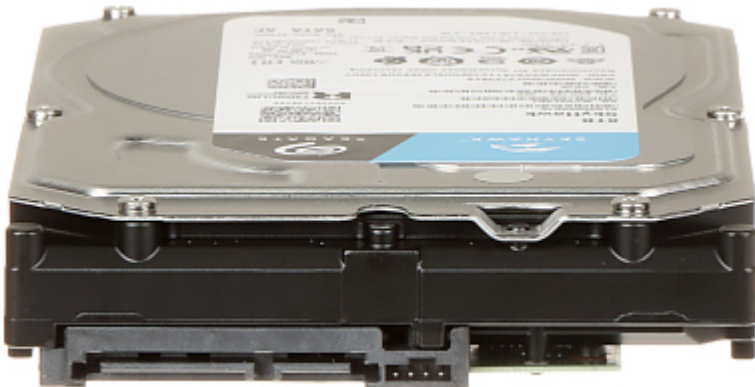

Memory storage for video recording:

Cameras amount	Main stream	Disk usage	Disk usage	1TB	2TB	3TB	4TB	8TB	10TB
pcs	kb/s	MB/h	GB/24h	Number of days	Number of days	Number of days	Number of days	Number of days	Number of days
1	750	329,6	7,7	120,5	241,0	361,6	482,2	964,4	1205
1	1000	439,5	10,3	90,4	180,8	271,2	361,7	723,4	904
1	2000	878,9	20,6	45,2	90,4	135,6	180,8	361,6	452
1	2500	1098	25,7	36,2	72,3	108,5	144,7	289,4	362
1	3000	1318	30,9	30,1	60,3	90,4	120,6	241,2	309
1	4000	1757	41,2	22,6	45,2	67,8	90,4	180,8	226
1	5000	2197	51,5	18,1	36,2	54,2	72,3	144,6	181
1	6000	2636	61,8	15,1	30,1	45,2	60,3	120,6	151

DELTA-OPTI Monika Matysiak; <https://www.delta.poznan.pl>
POL; 60-713 Poznań; Graniczna 10
e-mail: delta-opti@delta.poznan.pl; tel: +(48) 61 864 69 60