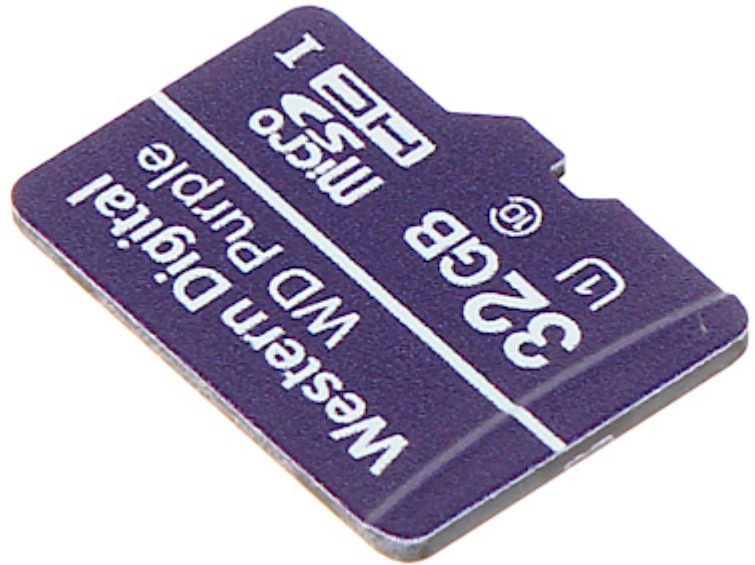

Code: SD-MICRO-10/32-WD

MEMORY CARD **SD-MICRO-10/32-WD** microSD UHS-I, SDHC 32 GB Western Digital

Net: **10.02 EUR** Gross: **10.02 EUR**

The microSD™ WD Purple™ card is the result of an in-depth analysis of three generations of products for industrial use developed specifically for surveillance systems.

The Western Digital Purple cards are the new generation of the data storage media, which offer high capacity, high transfer rate, high re-record-ability and perfect data protection.

SPECIFICATION

Type:	microSD
Type:	UHS-I, SDHC
Capacity:	32 GB
Read speed:	max. 100 MB/s
Write transfer rate:	max. 60 MB/s
Class:	10, U1
SD Adapter:	—
Main features:	<ul style="list-style-type: none">• Product optimized for cameras operating in continuous mode 24/7• High resistance to changing weather conditions and humidity - withstands temperatures from -25°C ... 85°C• Secure local memory in the event of a failure, enabling continuous recording even in the case of a temporary disconnection of the camera
Dimensions:	15 x 11 x 1 mm
Manufacturer / Brand:	Western Digital
Guarantee:	2 years