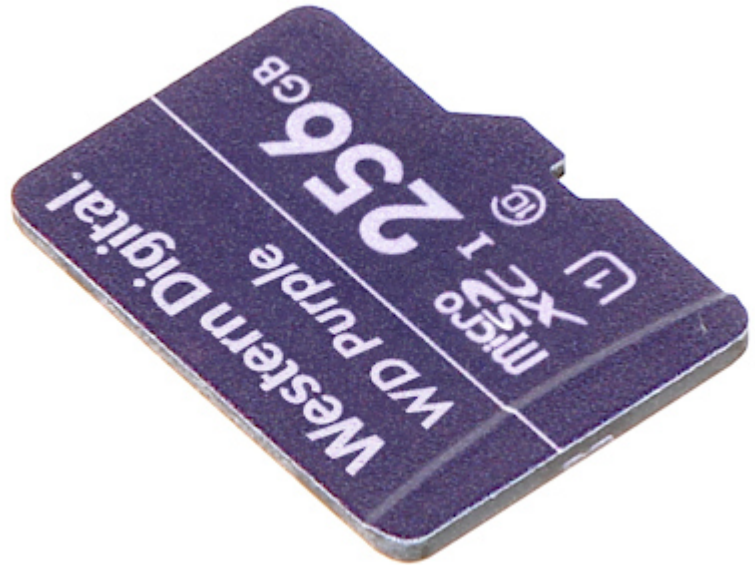

Code: SD-MICRO-10/256-WD

MEMORY CARD **SD-MICRO-10/256-WD** microSD UHS-I, SDXC 256 GB Western Digital

Net: **68.93 EUR** Gross: **68.93 EUR**

The microSD™ WD Purple™ card is the result of an in-depth analysis of three generations of products for industrial use developed specifically for surveillance systems.

The Western Digital Purple cards are the new generation of the data storage media, which offer high capacity, high transfer rate, high re-record-ability and perfect data protection.

SPECIFICATION

Type:	microSD
Type:	UHS-I, SDXC
Capacity:	256 GB
Read speed:	max. 100 MB/s
Write transfer rate:	max. 60 MB/s
Class:	10, U1
SD Adapter:	—
Main features:	<ul style="list-style-type: none">• Product optimized for cameras operating in continuous mode 24/7• High resistance to changing weather conditions and humidity - withstands temperatures from -25°C ... 85°C• Secure local memory in the event of a failure, enabling continuous recording even in the case of a temporary disconnection of the camera
Dimensions:	15 x 11 x 1 mm
Manufacturer / Brand:	Western Digital
Guarantee:	2 years