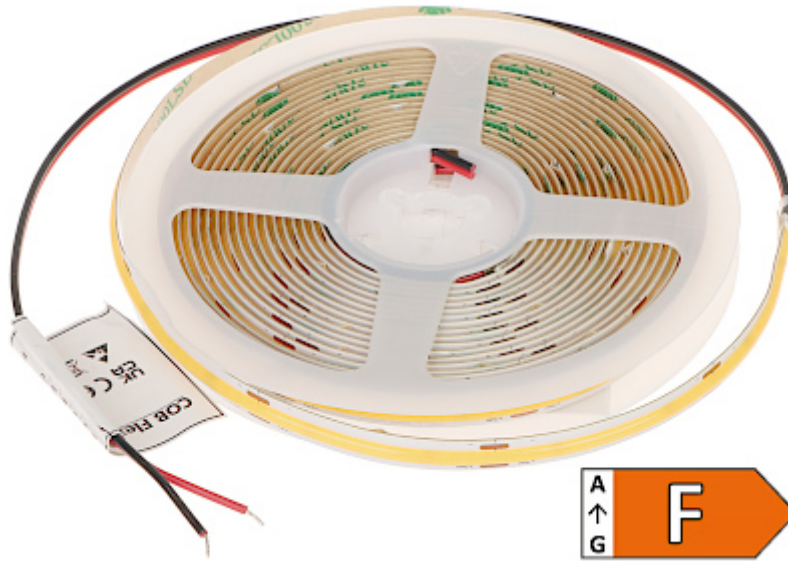

Code: LED-COB-24V/8W-WW/5M

# LED LIGHT STRIP **LED-COB-24V/8W-WW/5M** - 3000 K MW Lighting

Net: **14.16 EUR** Gross: **14.16 EUR**

## SPECIFICATION

Rated voltage:	24 V DC
Power consumption:	8 W / 1 m
Color:	Cieply biały - 3000 K
Number of LEDs:	320 pcs / 1 m
Strip length:	5 m
LED lifetime:	30000 h
Application:	For indoor use
Energy class:	F
Operation temp:	-25 °C ... 50 °C
Weight:	0.084 kg
Dimensions:	5000 x 8 x 2 mm
Manufacturer / Brand:	MW Lighting
Guarantee:	2 years