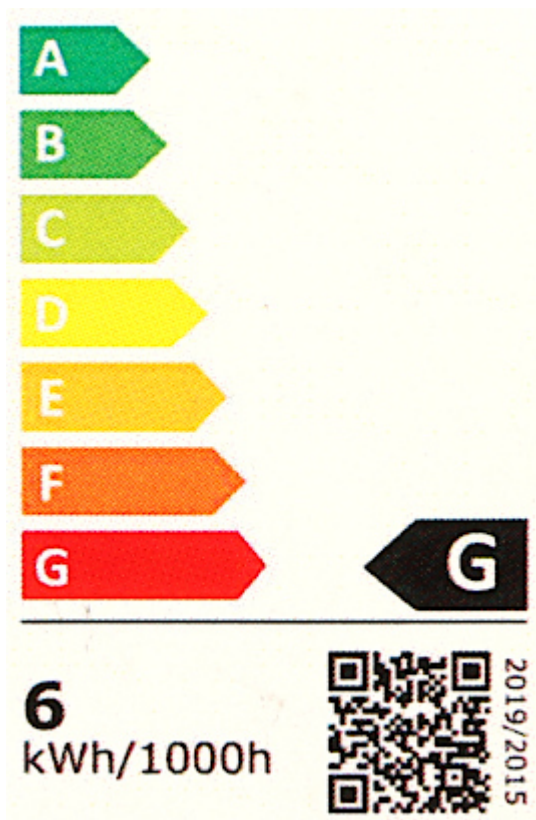

Code: LED-COB-24V/12W-WW/5M

# LED LIGHT STRIP **LED-COB-24V/12W-WW/5M** - 3000 K MW Lighting

Net: **17.30 EUR** Gross: **17.30 EUR**

## SPECIFICATION

Rated voltage:	24 V DC
Power consumption:	12 W / 1 m
Color:	Ciepły biały - 3000 K
Number of LEDs:	480 pcs / 1 m
Strip length:	5 m
LED lifetime:	30000 h
Application:	For indoor use
Energy class:	G
Operation temp:	-25 °C ... 50 °C
Weight:	0.098 kg
Dimensions:	5000 x 10 x 2 mm
Manufacturer / Brand:	MW Lighting
Guarantee:	2 years

## PRESENTATION

Typical operation diagram:

Connecting cables:

Energy class:

DELTA-OPTI Monika Matysiak; <https://www.delta.poznan.pl>  
POL; 60-713 Poznań; Graniczna 10  
e-mail: [delta-opti@delta.poznan.pl](mailto:delta-opti@delta.poznan.pl); tel: +(48) 61 864 69 60