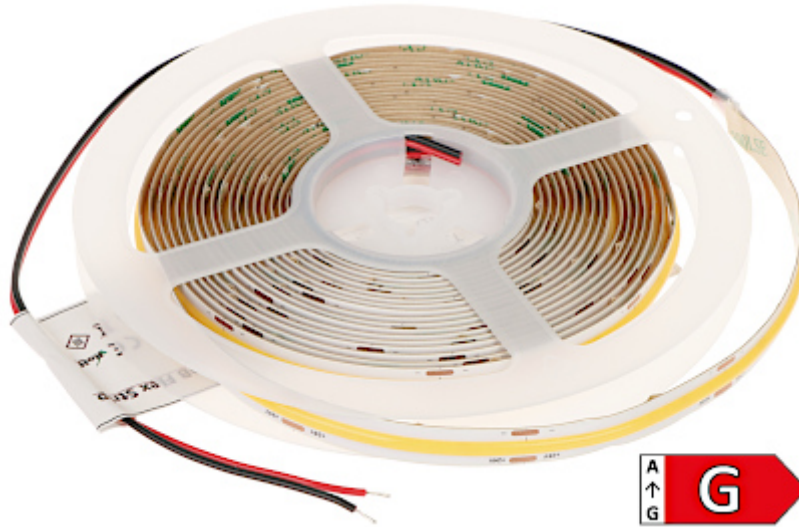

Code: LED-COB-24V/12W-WW/5M

# LED LIGHT STRIP **LED-COB-24V/12W-WW/5M** - 3000 K MW Lighting

Net: **17.30 EUR** Gross: **17.30 EUR**

## SPECIFICATION

Rated voltage:	24 V DC
Power consumption:	12 W / 1 m
Color:	Ciepły biały - 3000 K
Number of LEDs:	480 pcs / 1 m
Strip length:	5 m
LED lifetime:	30000 h
Application:	For indoor use
Energy class:	G
Operation temp:	-25 °C ... 50 °C
Weight:	0.098 kg
Dimensions:	5000 x 10 x 2 mm
Manufacturer / Brand:	MW Lighting
Guarantee:	2 years