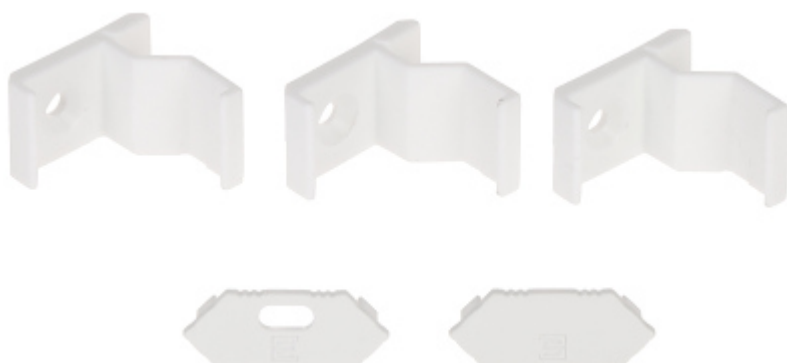

# PROFILE WITH COVER FOR LED STRIPS **PR-LED/CW/2M** CORNER WHITE

Net: **12.79 EUR** Gross: **12.79 EUR**

## SPECIFICATION

Application:	LED strips
Assembly:	Corner
Material:	Aluminum + Plastic
Color:	White
Weight:	0.25 kg
Dimensions:	2010 x 22.5 x 10 mm
Guarantee:	2 years

Dimensions:

In the kit: