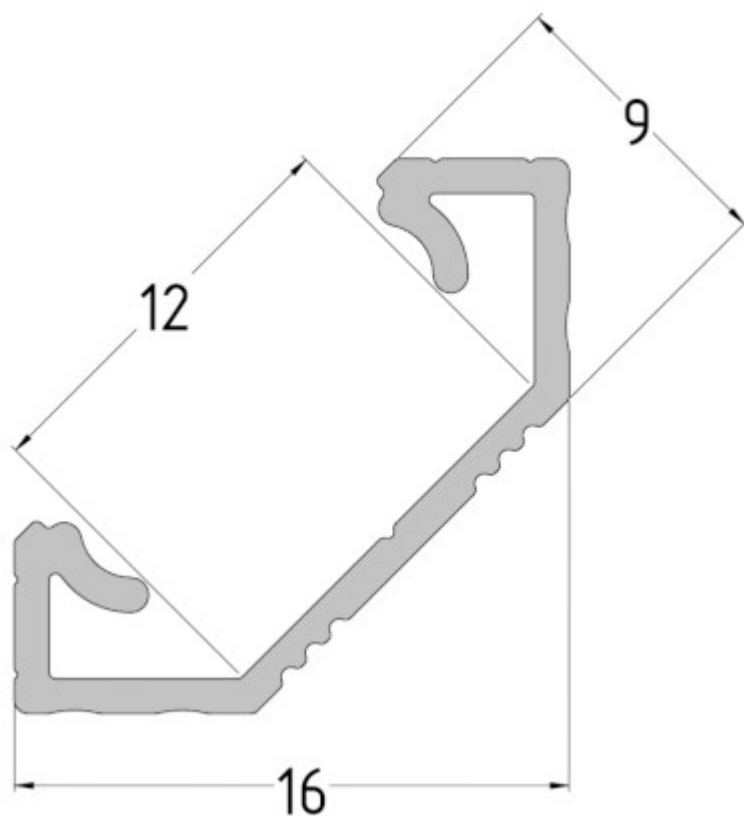

# PROFILE WITH COVER FOR LED STRIPS **PR-LED/CW/2M** CORNER WHITE

Net: **12.79 EUR** Gross: **12.79 EUR**

## SPECIFICATION

Application:	LED strips
Assembly:	Corner
Material:	Aluminum + Plastic
Color:	White
Weight:	0.25 kg
Dimensions:	2010 x 22.5 x 10 mm
Guarantee:	2 years

Dimensions:

In the kit:

## PACKAGE

Dimensions (L x W x H): 0x0x0 mm	Gross Weight: 0 kg
----------------------------------	--------------------

DELTA-OPTI Monika Matysiak; <https://www.delta.poznan.pl>  
POL; 60-713 Poznań; Graniczna 10  
e-mail: delta-opti@delta.poznan.pl; tel: +(48) 61 864 69 60