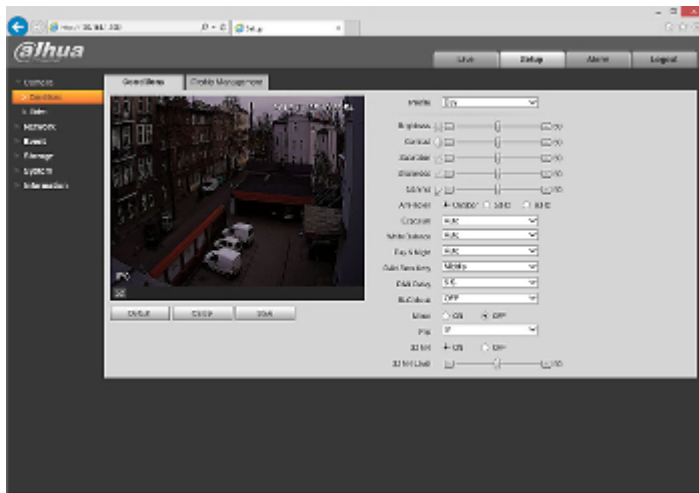

Side view:

Memory card slot and "Reset" button:

Camera mounting side view:

See how to initialize DAHUA cameras:

:

Dimensions:

In the kit:

DELTA-OPTI Monika Matysiak; <https://www.delta.poznan.pl>  
 POL; 60-713 Poznań; Graniczna 10  
 e-mail: delta-opti@delta.poznan.pl; tel: +(48) 61 864 69 60

Example captures of device interface: