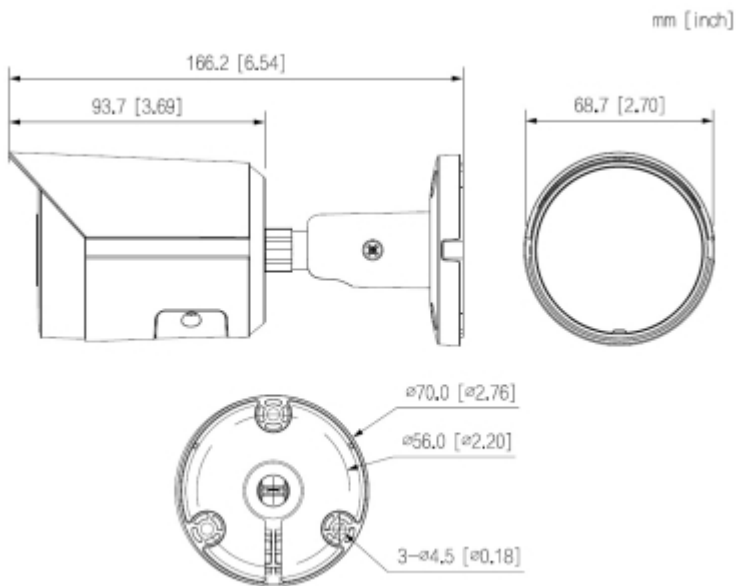

Side view:

Memory card slot and "Reset" button:

Camera mounting side view:

See how to initialize DAHUA cameras:

:

Dimensions:

In the kit:

DELTA-OPTI Monika Matysiak; <https://www.delta.poznan.pl>  
 POL; 60-713 Poznań; Graniczna 10  
 e-mail: delta-opti@delta.poznan.pl; tel: +(48) 61 864 69 60

Example captures of device interface:

## PACKAGE

Dimensions (L x W x H): 0x0x0 mm	Gross Weight: 0 kg
----------------------------------	--------------------