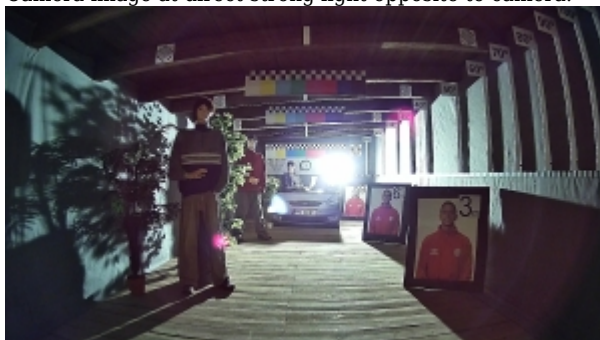

Camera image at direct strong light opposite to camera:

PACKAGE

Dimensions (L x W x H): 0x0x0 mm	Gross Weight: 0 kg