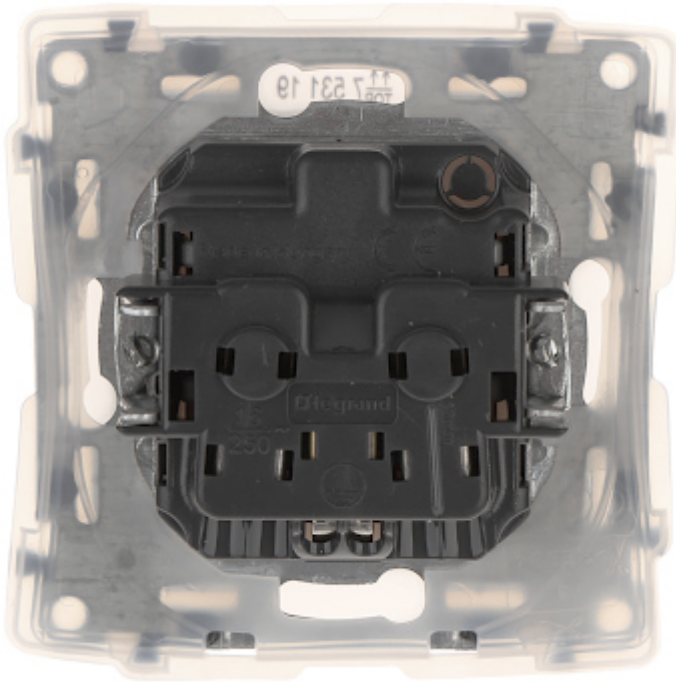

# SINGLE SOCKET OUTLET **LE-753119** Valena Life 230 V 16 A (Schuko) IP44 LEGRAND

Net: **8.17 EUR** Gross: **8.17 EUR**

The LE-753119 single socket outlet is designed to fix with frame plates of the Valena Life series.

## SPECIFICATION

Rated voltage:	230 V / 50 Hz
Maximal current load:	16 A
Grounding:	✓
Cable terminals:	automatic spring terminals
Socket type:	CEE 7/3 (Schuko)
Protection shutter:	✓
Application:	Valena Life product series
Assembly:	Claw or screw mounting
Main features:	<ul style="list-style-type: none"><li>• "Index of Protection" : IP44</li><li>• Splash-proof casing</li></ul>
Color:	White
Weight:	0.085 kg
Dimensions:	78 x 78 x 50 mm
Manufacturer / Brand:	LEGRAND
Guarantee:	2 years

Rear view:

Connectors view: