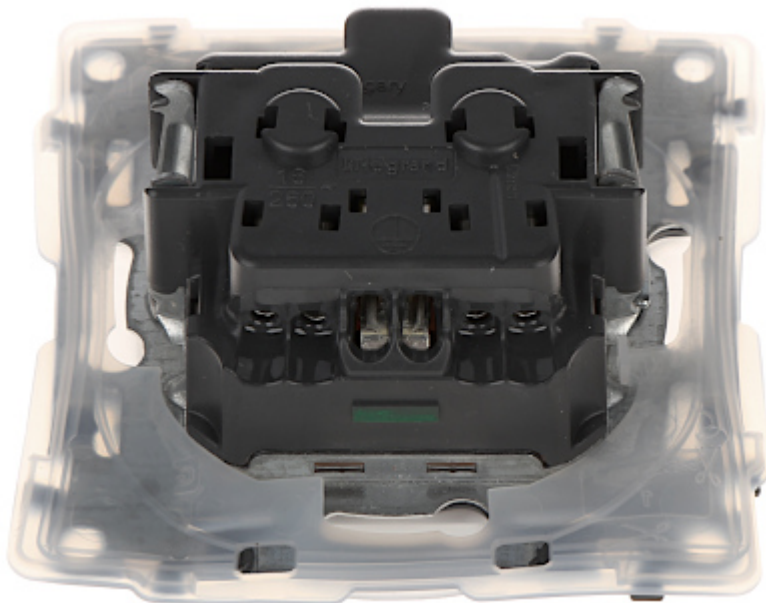

Code: LE-753119

# SINGLE SOCKET OUTLET **LE-753119** Valena Life 230 V 16 A (Schuko) IP44 LEGRAND

Net: **8.17 EUR** Gross: **8.17 EUR**

The LE-753119 single socket outlet is designed to fix with frame plates of the Valena Life series.

## SPECIFICATION

Rated voltage:	230 V / 50 Hz
Maximal current load:	16 A
Grounding:	✓
Cable terminals:	automatic spring terminals
Socket type:	CEE 7/3 (Schuko)
Protection shutter:	✓
Application:	Valena Life product series
Assembly:	Claw or screw mounting
Main features:	<ul style="list-style-type: none"><li>• "Index of Protection" : IP44</li><li>• Splash-proof casing</li></ul>
Color:	White
Weight:	0.085 kg
Dimensions:	78 x 78 x 50 mm
Manufacturer / Brand:	LEGRAND
Guarantee:	2 years

Rear view:

Connectors view: