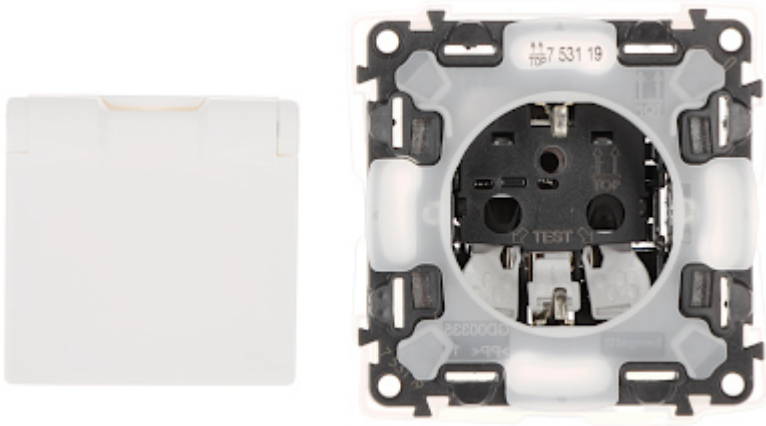

# SINGLE SOCKET OUTLET **LE-753119** Valena Life 230 V 16 A (Schuko) IP44 LEGRAND

Net: **8.17 EUR** Gross: **8.17 EUR**

The LE-753119 single socket outlet is designed to fix with frame plates of the Valena Life series.

## SPECIFICATION

Rated voltage:	230 V / 50 Hz
Maximal current load:	16 A
Grounding:	✓
Cable terminals:	automatic spring terminals
Socket type:	CEE 7/3 (Schuko)
Protection shutter:	✓
Application:	Valena Life product series
Assembly:	Claw or screw mounting
Main features:	<ul style="list-style-type: none"><li>• "Index of Protection" : IP44</li><li>• Splash-proof casing</li></ul>
Color:	White
Weight:	0.085 kg
Dimensions:	78 x 78 x 50 mm
Manufacturer / Brand:	LEGRAND
Guarantee:	2 years

Rear view:

Connectors view: