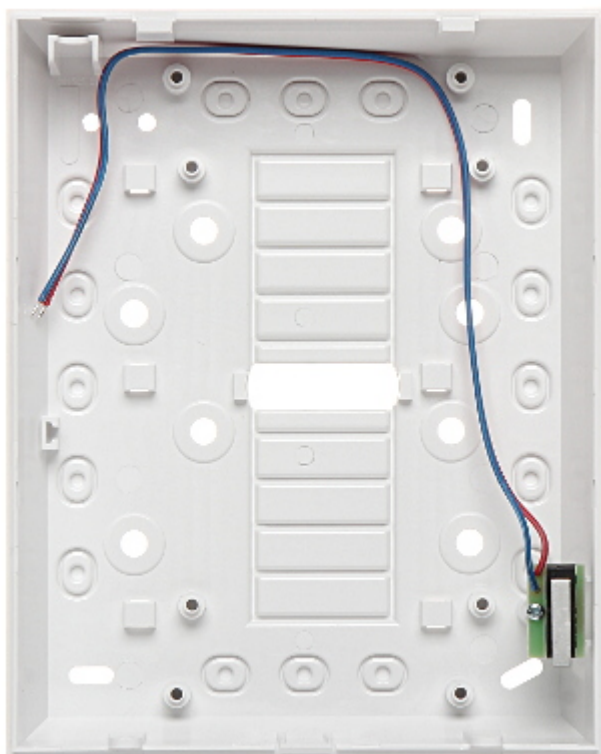

Code: OPU-2-B

ENCLOSURE **OPU-2-B** SATEL

Net: **44.00 PLN** Gross: **54.12 PLN**

SPECIFICATION

Tamper protection:	Tamper detection - opening the enclosure
Main features:	<ul style="list-style-type: none">• The increased volume of the enclosure makes it easier to reach the connectors and allows to put inside a rolled up wire,• Inside the enclosure there is a holder dedicated to the ANT-GSM-I antenna
Material:	ABS
Application:	ETHM-1 Plus, INT-ADR, INT-E, INT-O, INT-PP, INT-R, CA-10-E, MP-1, INT-KNX-2, INT-RS Plus, INT-FI, GSM-LT-1, GSM-LT-2, GPRS-T1, GPRS-T2
Operation temp:	-10 °C ... 40 °C
Dimensions:	125 x 158 x 46 mm
Weight:	0.168 kg
Manufacturer / Brand:	SATEL
Guarantee:	2 years

PRESENTATION

Internal view of the housing:

Mounting side view:

In the kit:

OUR OPINIONS

- Very easy installation.

DELTA-OPTI Monika Matysiak; <https://www.delta.poznan.pl>
POL; 60-713 Poznań; Graniczna 10
e-mail: delta-opti@delta.poznan.pl; tel: +(48) 61 864 69 60