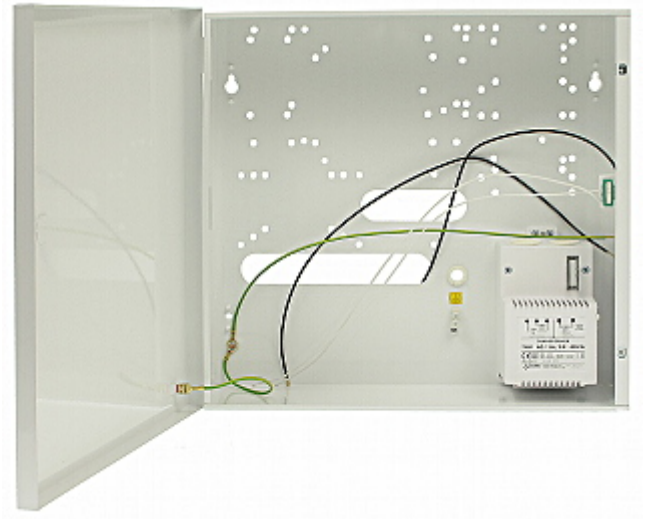

Code: AWO-208

ALARM CONTROL PANEL ENCLOSURE AWO-208

Net: 21.12 EUR Gross: 25.98 EUR

Enclosure for CA-10 alarm control panel with power adapter. Enclosure is designed to indoor use, it has also very good corrosion protection.

SPECIFICATION

Place for battery:	17 Ah
Transformer:	40 VA
Voltage:	18 V
Current:	2.0 A
Version:	Screwed or with key-lock
Power adapter included:	✓
Dimensions:	325 x 308 x 93 mm
Weight:	3.06 kg
Attention:	Enclosure has a distance from a wall
Guarantee:	2 years