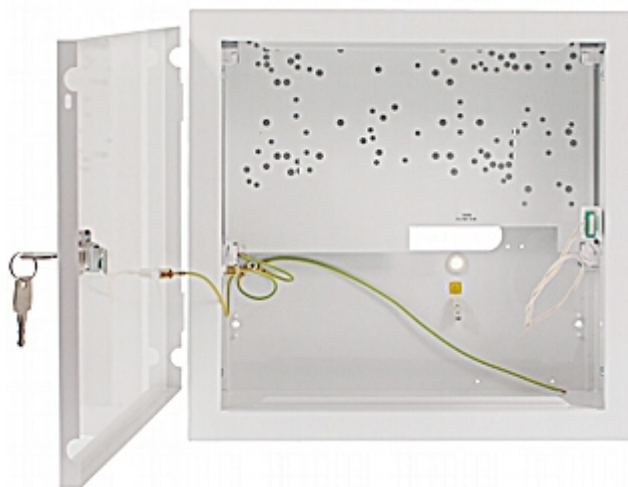

Code: AWO-500PU

## ALARM CONTROL PANEL ENCLOSURE **AWO-500PU**

Net: **60.11 EUR** Gross: **73.94 EUR**

Enclosure without the power adapter designed for example to SATEL alarm control panels. Enclosure is designed to indoor use, it has also very good corrosion protection.

### SPECIFICATION

Place for battery:	7 Ah, 17 Ah
Transformer:	—
Tamper protection:	TAMPER switch indicating open the cover
Key closed:	✓
Material:	Steel - powder painted
Color:	White
Main features:	<ul style="list-style-type: none"><li>• Flush</li><li>• Removable mounting plate</li><li>• Enclosure has a distance from a wall</li></ul>
Weight:	2.84 kg
Dimensions:	345 x 340 x 110 mm
Manufacturer / Brand:	PULSAR
Guarantee:	2 years