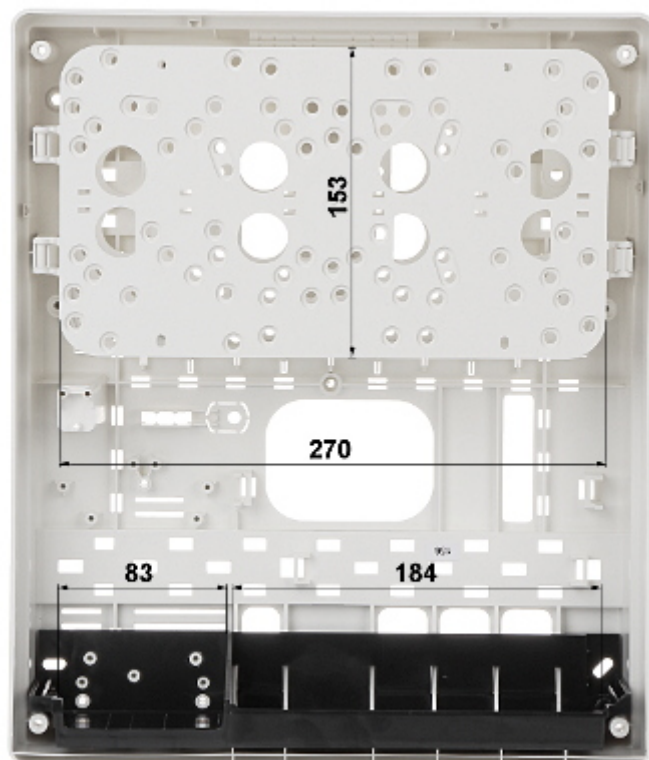

### SPECIFICATION

Transformer:	40 or 60 VA (not included)
Power supply:	—
Place for battery:	18 Ah / 12 V
Tamper protection:	Tamper detection - opening the enclosure, removing from mounting surface
Current-carrying capacity of TAMPER output:	—
"Index of Protection":	IP20
Operation temp:	-10 °C ... 40 °C
Application:	INTEGRA, CA-6-P, CA-10-P, GSM module
Power adapter included:	—
Dimensions:	324 x 382 x 108 mm
Weight:	1.85 kg
Manufacturer / Brand:	SATEL
Guarantee:	2 years

Front view:

Internal view of the housing:

Mounting side view:

In the kit: