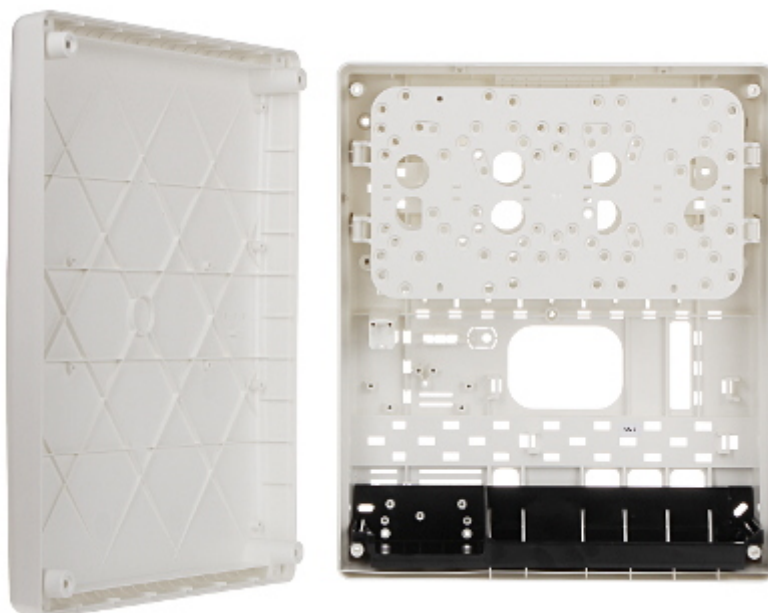

Code: OPU-3-P

## ALARM CONTROL PANEL ENCLOSURE **OPU-3-P** SATEL

Net: **33.99 USD** Gross: **41.81 USD**

### SPECIFICATION

Transformer:	40 or 60 VA (not included)
Power supply:	—
Place for battery:	18 Ah / 12 V
Tamper protection:	Tamper detection - opening the enclosure, removing from mounting surface
Current-carrying capacity of TAMPER output:	—
"Index of Protection":	IP20
Operation temp:	-10 °C ... 40 °C
Application:	INTEGRA, CA-6-P, CA-10-P, GSM module
Power adapter included:	—
Dimensions:	324 x 382 x 108 mm
Weight:	1.85 kg
Manufacturer / Brand:	SATEL
Guarantee:	2 years

Front view:

Internal view of the housing:

Mounting side view:

In the kit: