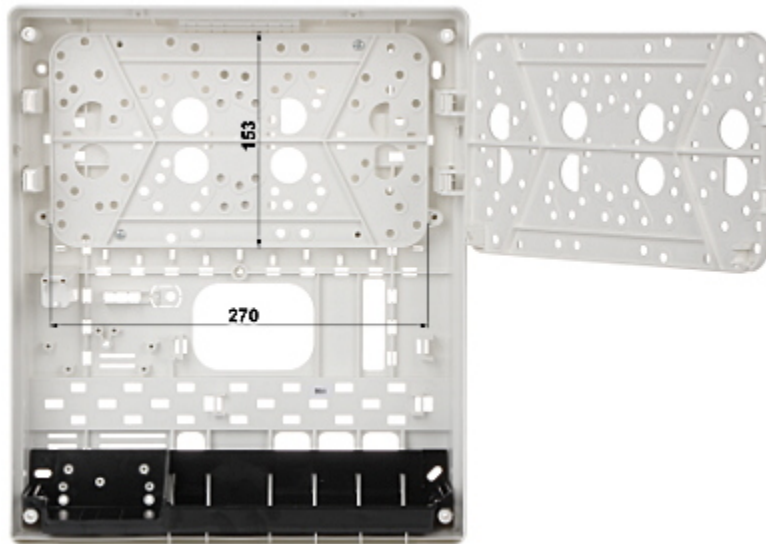

### SPECIFICATION

Transformer:	40 or 60 VA (not included)
Power supply:	—
Place for battery:	18 Ah / 12 V
Tamper protection:	Tamper detection - opening the enclosure, removing from mounting surface
Current-carrying capacity of TAMPER output:	—
"Index of Protection":	IP20
Operation temp:	-10 °C ... 40 °C
Application:	INTEGRA, CA-6-P, CA-10-P, GSM module
Power adapter included:	—
Dimensions:	324 x 382 x 108 mm
Weight:	1.85 kg
Manufacturer / Brand:	SATEL
Guarantee:	2 years

Front view:

Internal view of the housing:

Mounting side view:

In the kit: