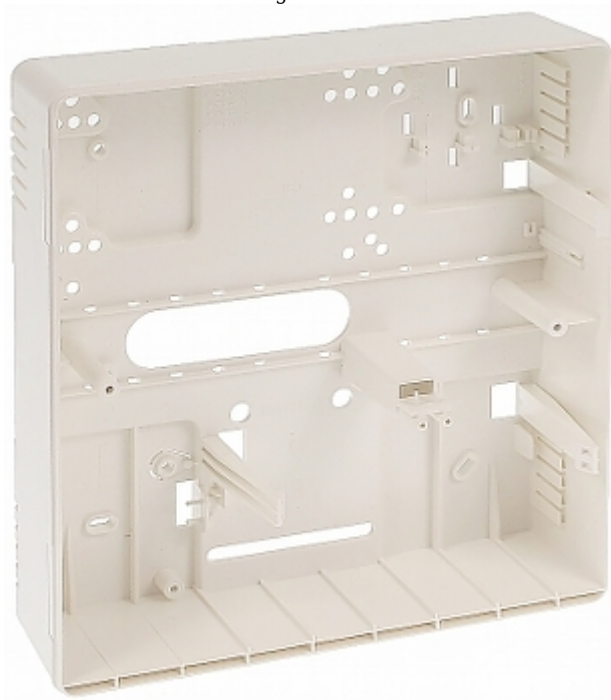

### SPECIFICATION

Transformer:	40 or 60 VA (not included)
Power supply:	—
Place for battery:	7 Ah / 12 V
Tamper protection:	Tamper detection - opening the enclosure, removing from mounting surface
Current-carrying capacity of TAMPER output:	—
"Index of Protection":	IP20
Operation temp:	-10 °C ... 40 °C
Application:	INTEGRA, VERSA, CA-6-P, CA-10-P, GSM module
Power adapter included:	—
Dimensions:	266 x 286 x 100 mm
Weight:	0.9 kg
Manufacturer / Brand:	SATEL
Guarantee:	2 years

Mounting side view:

In the kit: