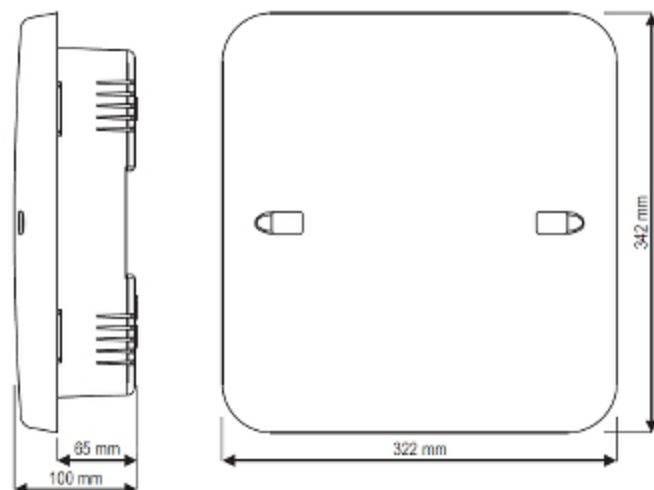

Code: OPU-4-PW

ALARM CONTROL PANEL ENCLOSURE **OPU-4-PW** SATEL

Net: **84.00 PLN** Gross: **103.32 PLN**

SPECIFICATION

Transformer:	40 / 60 VA (not included)
Place for battery:	7 Ah / 12 V
Tamper protection:	TAMPER switch indicating open the cover
Current-carrying capacity of TAMPER output:	max. 500 mA @ 50 V DC
Key closed:	—
Main features:	<ul style="list-style-type: none">• Flush
Application:	<ul style="list-style-type: none">• Alarm control panel• GSM• Radio module• and others
Power adapter included:	—
Operation temp:	-10 °C ... 40 °C
Weight:	1.09 kg
Dimensions:	322 x 342 x 100 mm
Manufacturer / Brand:	SATEL
Guarantee:	2 years

Side view:

Mounting side view:

Dimensions:

In the kit: