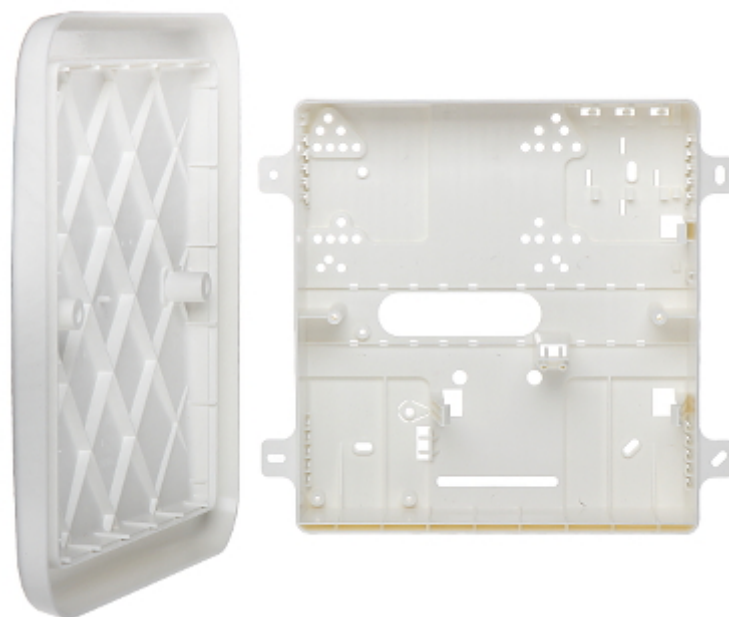

Code: OPU-4-PW

ALARM CONTROL PANEL ENCLOSURE **OPU-4-PW** SATEL

Net: **84.00 PLN** Gross: **103.32 PLN**

SPECIFICATION

Transformer:	40 / 60 VA (not included)
Place for battery:	7 Ah / 12 V
Tamper protection:	TAMPER switch indicating open the cover
Current-carrying capacity of TAMPER output:	max. 500 mA @ 50 V DC
Key closed:	—
Main features:	<ul style="list-style-type: none">• Flush
Application:	<ul style="list-style-type: none">• Alarm control panel• GSM• Radio module• and others
Power adapter included:	—
Operation temp:	-10 °C ... 40 °C
Weight:	1.09 kg
Dimensions:	322 x 342 x 100 mm
Manufacturer / Brand:	SATEL
Guarantee:	2 years

Side view:

Mounting side view:

Dimensions:

In the kit: