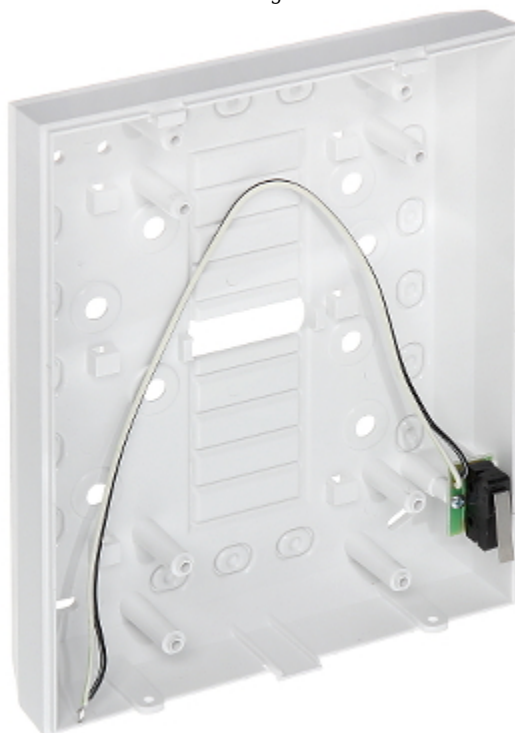

Internal view of the housing: