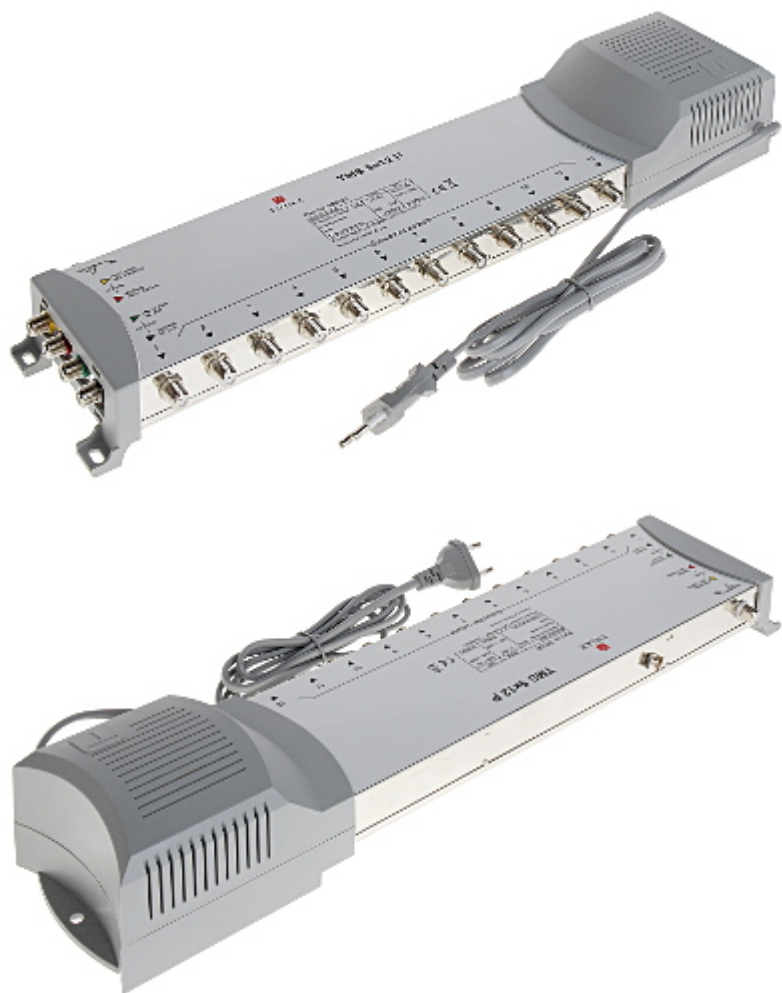

PACKAGE

Dimensions (L x W x H): 0x0x0 mm	Gross Weight: 0 kg