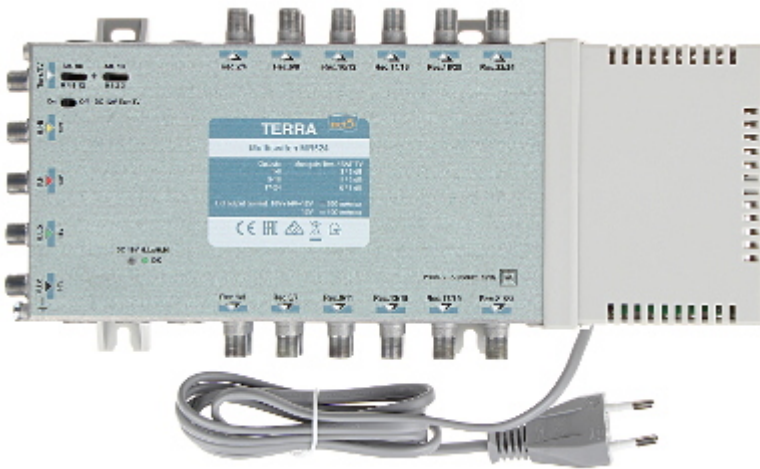

PACKAGE

Dimensions (L x W x H): 0x0x0 mm	Gross Weight: 0 kg

DELTA-OPTI Monika Matysiak; <https://www.delta.poznan.pl>
POL; 60-713 Poznań; Graniczna 10
e-mail: delta-opti@delta.poznan.pl; tel: +(48) 61 864 69 60