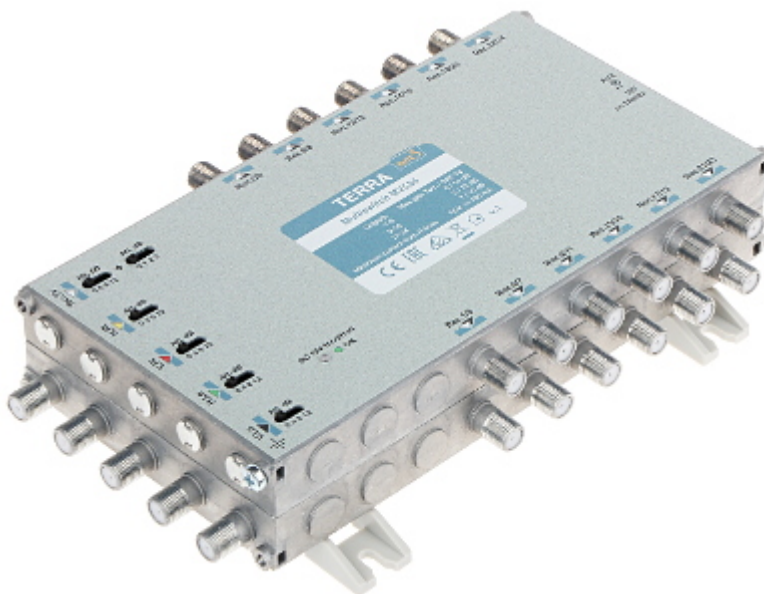

Code: MV-524

## MULTISWITCH **MV-524** 5 INPUTS/24 OUTPUTS TERRA

Net: **228.74 EUR** Gross: **228.74 EUR**

Radial multiswitches from MV series are dedicated for medium and large SMATV systems with distribution of SAT IF and terrestrial TV signals, however they can also be used in smaller installations.

The MV-524 multiswitch has an active (amplified) line for terrestrial and satellite TV. The adjustment of the gain (signal level) for each SAT IF and DVB-T lines is made with dedicated switches.

Die-cast housing guarantees high screening efficiency - class A.

### SPECIFICATION

Inputs:	4x 950 MHz ... 2400 MHz , 1x 47 MHz ... 862 MHz - Active
Outputs:	24x 47 MHz ... 2400 MHz
Switching signals:	14 V / 18 V 0 Hz / 22 kHz
SAT amplification (cable pre-correction):	3 ... 14 dB
TV amplification (cable pre-correction):	-3 ... 5 dB
SAT Gain control:	12 dB by 4 dB step
TV Gain control:	15 dB by 1 dB step
Isolation:	<ul style="list-style-type: none"><li>• Between inputs SAT/SAT <math>\geq 30</math> dB</li><li>• Outputs <math>\geq 27</math> dB SAT</li><li>• Outputs <math>\geq 35</math> dB DVB-T</li></ul>
Maximal output level SAT:	105 dB $\mu$ V
Maximal output level TV:	82 ... 86 dB $\mu$ V
Pre-amplifiers powering:	—
Power supply:	Inputs HL/HH Power adapter 18 V DC / 1 A (not included)
Dimensions:	227 x 135 x 50 mm
Weight:	1.3 kg
Manufacturer / Brand:	TERRA
Guarantee:	2 years