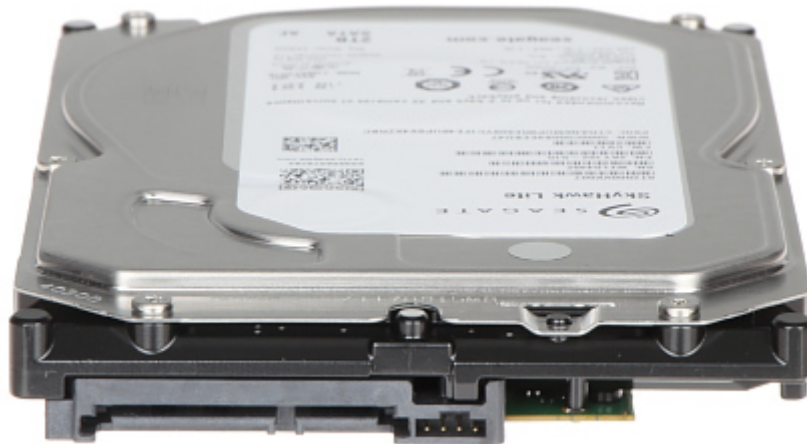

## HDD FOR DVR **HDD-ST2000VX007** 2TB 24/7 SKYHAWK Lite SEAGATE

Net: **55.31 EUR** Gross: **68.03 EUR**

Internal, 3.5-inch hard drive dedicated to small surveillance systems.

The disk has been designed for reliable 24-hour operation in small video surveillance systems (CCTV). Serial ATA interface connection.

The suggested CCTV installation size for this disk is a maximum of 32 cameras. In addition, it is recommended to use no more than 2 drives of the SkyHawk Lite series in the recorder.

**Attention!** From 01.06.2020 we do not provide disk mounting services in recorders.

### SPECIFICATION

Capacity:	2 TB
Interface:	SATA 6 Gb/s
Size format:	3.5 "
Technology:	<ul style="list-style-type: none"><li>• Built-in data recovery function for uninterrupted video streaming</li><li>• ATA AV Command support - video streams commands support</li></ul>
Designed to continuous operation 24/7:	✓
Weight:	0.39 kg
Manufacturer / Brand:	SEAGATE
Guarantee:	2 years

Top view:

The Seagate drives marked with SkyHawk Lite symbol are dedicated to work in small video systems. The disc design ensures stable operation for 24 hours a day.

Connectors:

Memory storage for video recording: