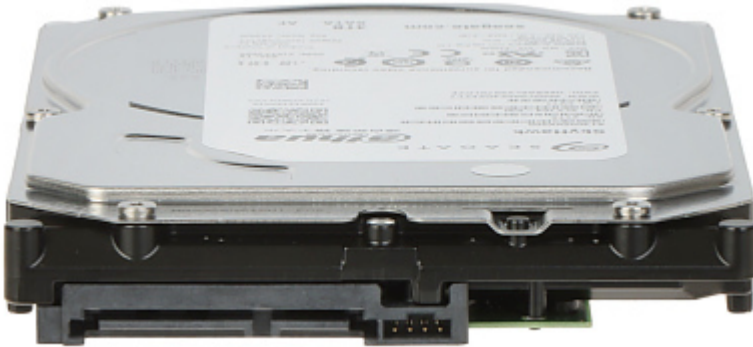

Memory storage for video recording:

Cameras amount	Main stream	Disk usage	Disk usage	1TB	2TB	3TB	4TB
pcs	kb/s	MB/h	GB/24h	Number of days	Number of days	Number of days	Number of days
1	750	329,6	7,7	120,5	241,0	361,6	482,2
1	1000	439,5	10,3	90,4	180,8	271,2	361,7
1	2000	878,9	20,6	45,2	90,4	135,6	180,8
1	2500	1098	25,7	36,2	72,3	108,5	144,7
1	3000	1318	30,9	30,1	60,3	90,4	120,6
1	4000	1757	41,2	22,6	45,2	67,8	90,4
1	5000	2197	51,5	18,1	36,2	54,2	72,3
1	6000	2636	61,8	15,1	30,1	45,2	60,3
1	8000	3515	82,4	11,3	22,6	33,9	45,2