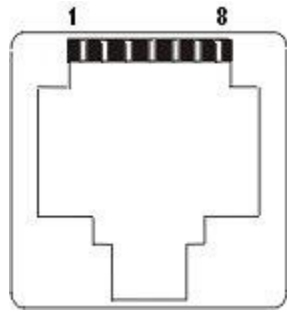

### SPECIFICATION

In package:	2 pcs The price for package
Standard:	<ul style="list-style-type: none"><li>• AHD - 5 Mpx,</li><li>• HD-CVI - 5 Mpx,</li><li>• HD-TVI - 5 Mpx,</li><li>• CVBS - 960H</li></ul>
Device type:	Passive
Number of channels:	1 Video, 1 DC
Coaxial socket voltage range 75 $\Omega$ (CVBS):	1 Vpp
Video transmission range:	<ul style="list-style-type: none"><li>• 250 m @ 720p - UTP cat. 5e, 6</li><li>• 120 m @ 1080p - UTP cat. 5e, 6</li><li>• 300 m @ CVBS - 960H - UTP cat. 5e, 6</li></ul>
LED indication:	green LED - power indicator orange LED - error indicator
Symmetrical socket impedance:	100 $\Omega$
Connectors type:	Video - BNC Plug with cable Power supply - Socket / Plug 2.1/5.5 mm
Symmetrical socket type:	RJ-45 (8-pin, 4 pairs) Socket
Power supply distance:	Power supply 12V DC : 27 m @ 1000 mA
Weight:	0.03 kg
Dimensions:	45 x 25 x 21 mm
Guarantee:	2 years

### PRESENTATION

DELTA-OPTI Monika Matysiak; <https://www.delta.poznan.pl>  
POL; 60-713 Poznań; Graniczna 10  
e-mail: delta-opti@delta.poznan.pl; tel: +(48) 61 864 69 60

Connectors:

Wiring sequence inside the RJ-45 plug: