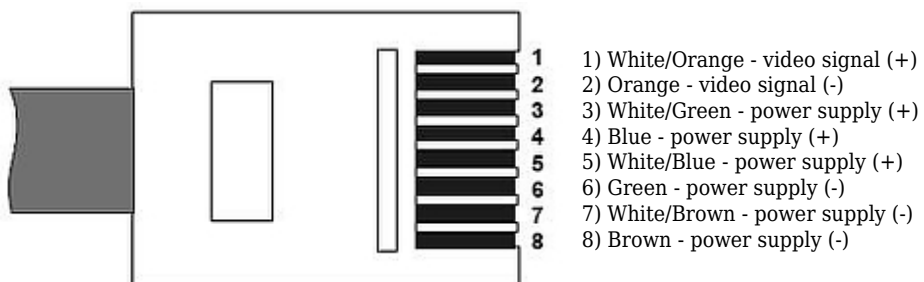

Wiring sequence inside the RJ-45 plug: