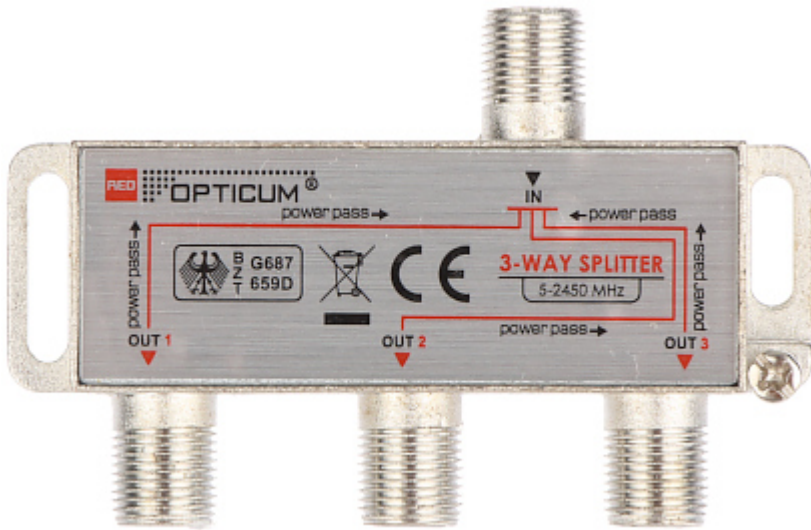

In the kit:

PACKAGE

Dimensions (L x W x H): 0x0x0 mm	Gross Weight: 0 kg