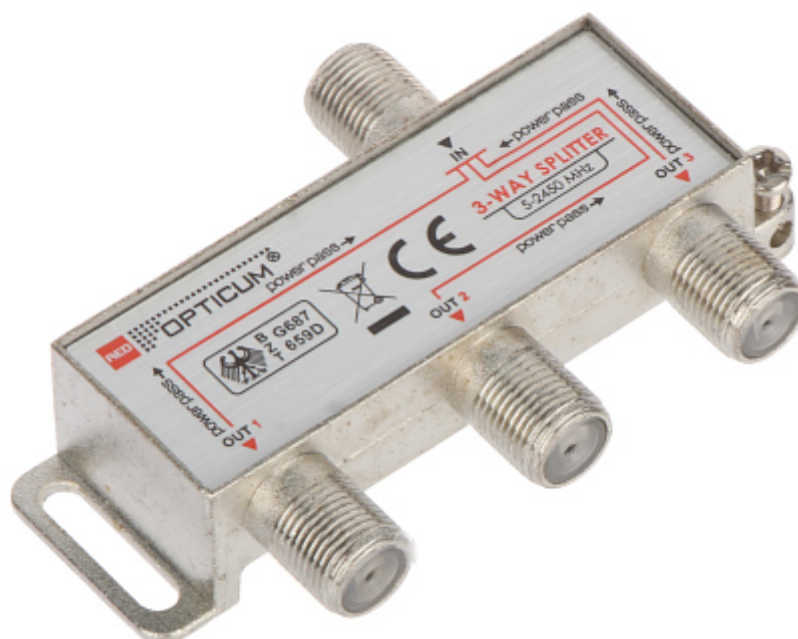

Code: RI-3/1F-SAT-OPTI

SPLITTER RI-3/1F-SAT-OPTI OPTICUM

Net: 1.58 EUR Gross: 1.94 EUR

SPECIFICATION

Number of inputs:	1 pcs
Number of outputs:	3 pcs
Frequency range:	5 ... 2450 MHz
Possibility to pass the DC voltage to the preamplifier:	✓
Shielding:	✓
Impedance:	75 Ω
Weight:	0.04 kg
Dimensions:	73 x 46 x 17 mm
Manufacturer / Brand:	OPTICUM
Guarantee:	2 years