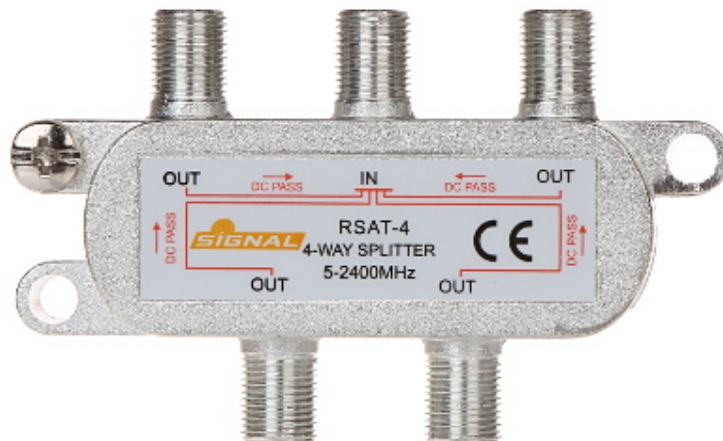

PRESENTATION

DELTA-OPTI Monika Matysiak; <https://www.delta.poznan.pl>
POL; 60-713 Poznań; Graniczna 10
e-mail: delta-opti@delta.poznan.pl; tel: +(48) 61 864 69 60