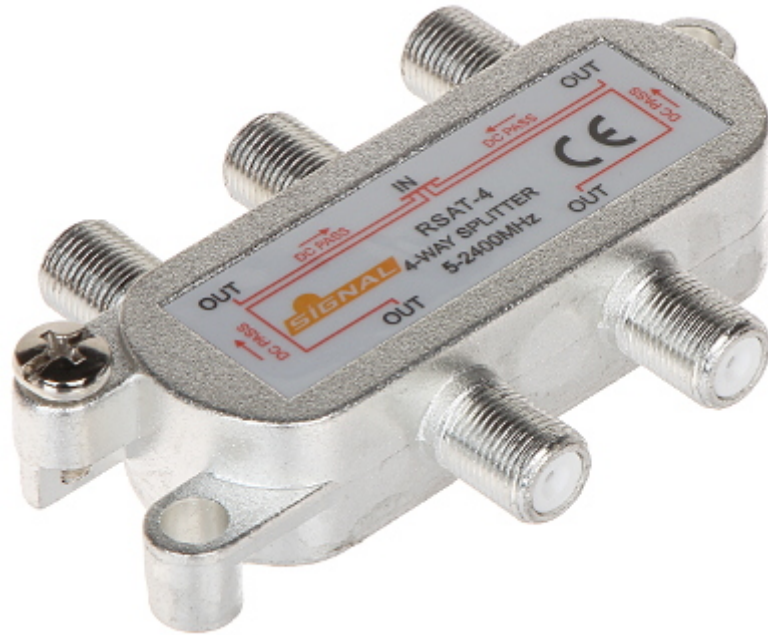

Code: RI-4/1F-SAT-SIG

## SPLITTER RI-4/1F-SAT-SIG

Net: 12.35 PLN Gross: 15.19 PLN

### SPECIFICATION

Number of inputs:	1 pcs
Number of outputs:	4 pcs
Frequency range:	5 ... 2400 MHz
Attenuation:	10 dB
Shielding:	✓
Impedance:	75 $\Omega$
Weight:	0.083 kg
Dimensions:	86 x 52 x 18 mm
Guarantee:	2 years