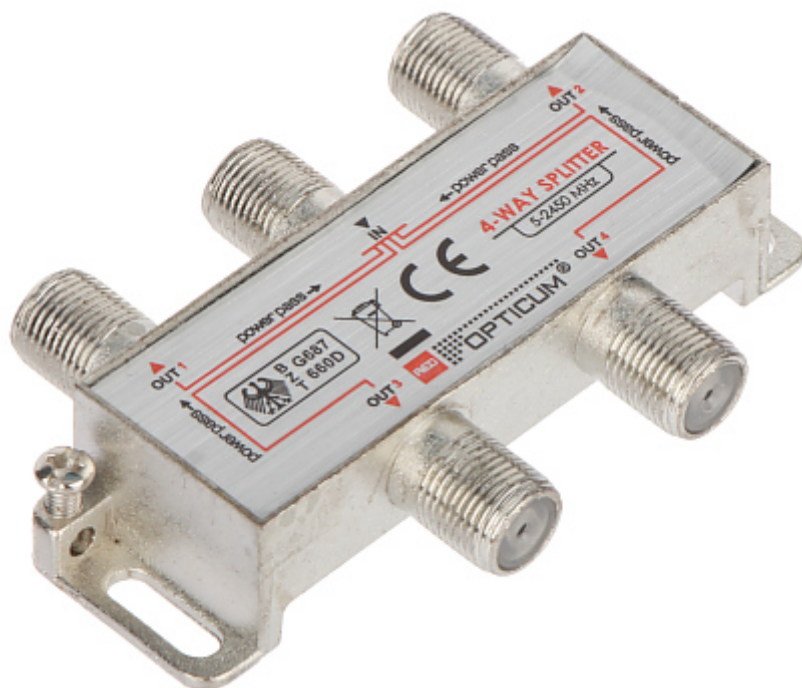

Code: RI-4/1F-SAT-OPTI

## SPLITTER RI-4/1F-SAT-OPTI OPTICUM

Net: 1.41 EUR Gross: 1.73 EUR

### SPECIFICATION

Number of inputs:	1 pcs
Number of outputs:	4 pcs
Frequency range:	5 ... 2450 MHz
Attenuation:	< 11.9 dB
Possibility to pass the DC voltage to the preamplifier:	✓
Shielding:	✓
Impedance:	75 Ω
Weight:	0.04 kg
Dimensions:	73 x 46 x 17 mm
Manufacturer / Brand:	OPTICUM
Guarantee:	2 years