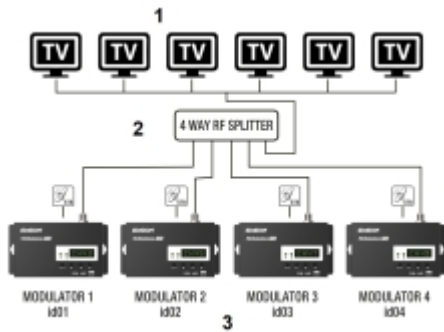

The signal source can be for example: multimedia players, DVRs, Blu-ray players, PCs, or STB receivers. The modulator can distribute high quality content in the form of DVB-T multiplex via typical RF coaxial cable used in antenna and CCTV systems. Using the modulator enables distribution of HD signal to many receivers, for example in an electronics stores, where an HDMI -> DVB-T modulators are a great alternative to splitters and tens of HDMI cables.

SPECIFICATION

Inputs:	<ul style="list-style-type: none">• HDMI 1.4a, Full HD - 1080p,• USB 2.0,• DC 2.1/5.5mm socket 5 V / 2 A,• Grounding connector
Output:	1 pcs RF (F)
Encoding:	MPEG-4
Supported HDMI resolutions:	max. 1080p
Output level:	90 dB μ V
RF output level adjustment:	-14 ... +6 dB
RF output frequency (channels) range:	DVB-T : 5 ... 12 VHF, 21 ... 69 UHF
Modulation type:	QPSK, 16-QAM, 64-QAM
Main features:	<ul style="list-style-type: none">• Possibility to connect any HDMI signal source and then modulate it to the DVB-T multiplex form• Full HD : 30 fps• Aspect ratios : 4:3, 16:9• MER > 35 dB• Number of identifiers : 50• Data backup - USB• Configuration through USB• Firmware upgrade via USB port• LED display• Control using the keys• Low power consumption
Power supply:	5 V / 2 A (power adapter included)
Power consumption:	max. 8 W
Weight:	0.21 kg
Dimensions:	132 x 84 x 31 mm
Manufacturer / Brand:	EDISION
Guarantee:	2 years

- 1 - TV receiver
- 2 - TV splitter
- 3 - EDISON-3IN1/MINI

1 - Device with HDMI output

2 - EDISION-3IN1/MINI

3 - TV receiver

In the kit:

PACKAGE

Dimensions (L x W x H): 0x0x0 mm	Gross Weight: 0 kg
----------------------------------	--------------------