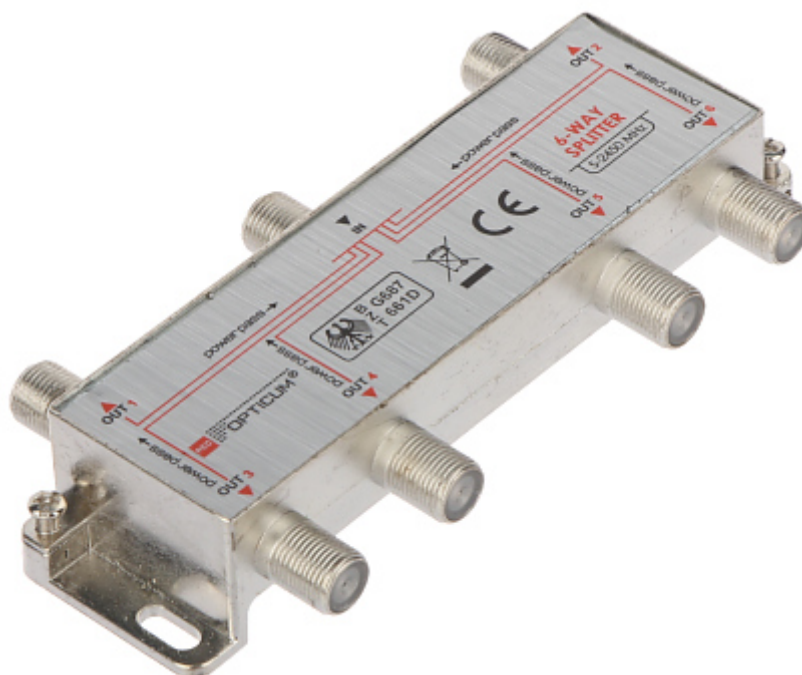

Code: RI-6/1F-SAT-OPTI

SPLITTER RI-6/1F-SAT-OPTI OPTICUM

Net: 3.77 EUR Gross: 3.77 EUR

SPECIFICATION

Number of inputs:	1 pcs
Number of outputs:	6 pcs
Frequency range:	5 ... 2450 MHz
Attenuation:	< 15.9 dB
Possibility to pass the DC voltage to the preamplifier:	✓
Shielding:	✓
Impedance:	75 Ω
Weight:	0.1 kg
Dimensions:	120 x 57 x 23 mm
Manufacturer / Brand:	OPTICUM
Guarantee:	2 years