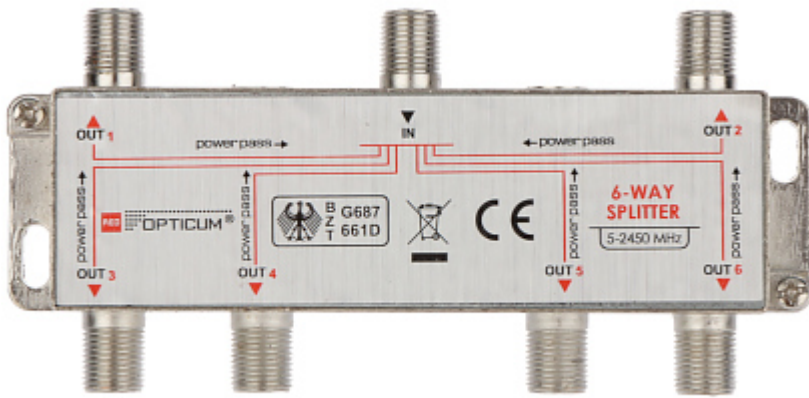

In the kit:

PACKAGE

Dimensions (L x W x H): 0x0x0 mm	Gross Weight: 0 kg

DELTA-OPTI Monika Matysiak; <https://www.delta.poznan.pl>
POL; 60-713 Poznań; Graniczna 10
e-mail: delta-opti@delta.poznan.pl; tel: +(48) 61 864 69 60