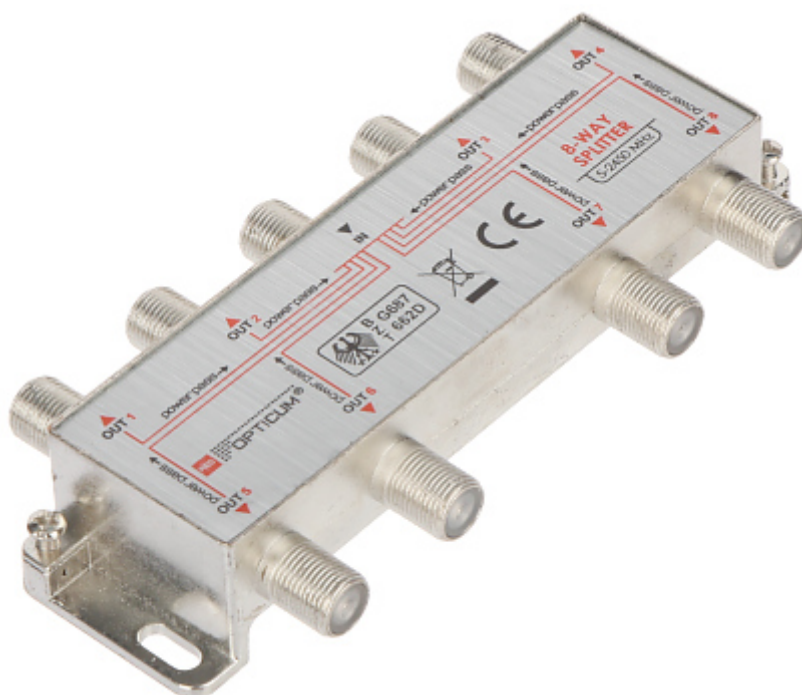

Code: RI-8/1F-SAT-OPTI

## SPLITTER RI-8/1F-SAT-OPTI OPTICUM

Net: 2.94 EUR Gross: 3.62 EUR

### SPECIFICATION

Number of inputs:	1 pcs
Number of outputs:	8 pcs
Frequency range:	5 ... 2450 MHz
Attenuation:	< 15.9 dB
Possibility to pass the DC voltage to the preamplifier:	✓
Shielding:	✓
Impedance:	75 Ω
Weight:	0.1 kg
Dimensions:	120 x 57 x 24 mm
Manufacturer / Brand:	OPTICUM
Guarantee:	2 years