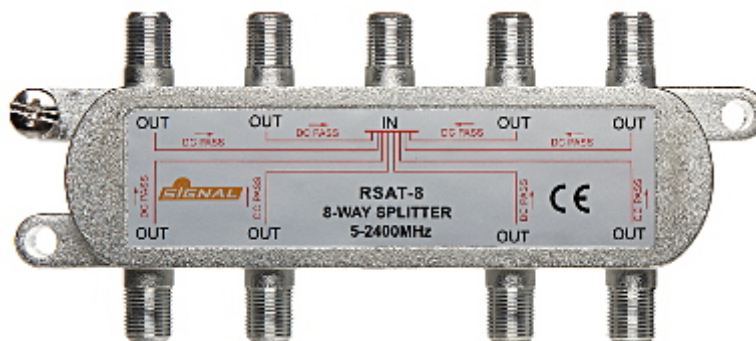

PRESENTATION

DELTA-OPTI Monika Matysiak; <https://www.delta.poznan.pl>
POL; 60-713 Poznań; Graniczna 10
e-mail: delta-opti@delta.poznan.pl; tel: +(48) 61 864 69 60