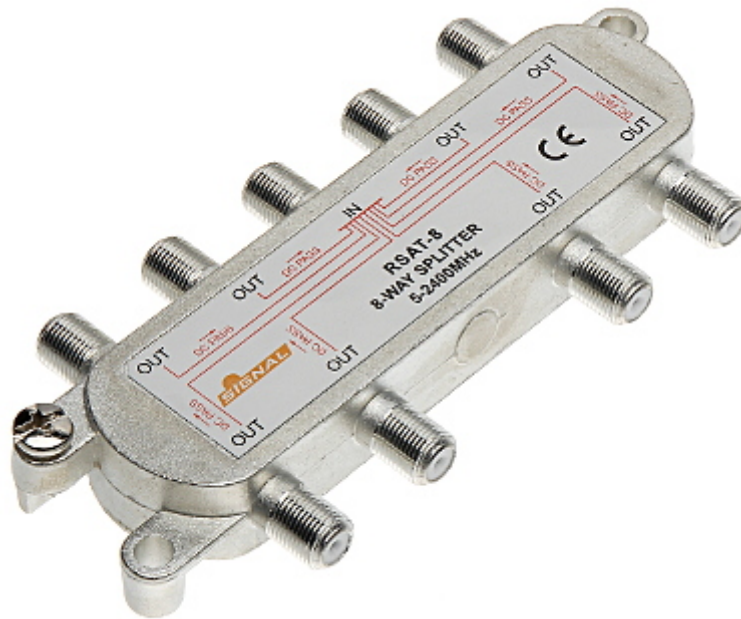

Code: RI-8/1F-SAT-SIG

SPLITTER RI-8/1F-SAT-SIG

Net: 23.51 PLN Gross: 28.92 PLN

SPECIFICATION

Number of inputs:	1 pcs
Number of outputs:	8 pcs
Frequency range:	5 ... 2300 MHz
Attenuation:	15 dB
Possibility to pass the DC voltage to the preamplifier:	✓
Shielding:	✓
Impedance:	75 Ω
Weight:	0.16 kg
Dimensions:	120 x 60 x 20 mm
Guarantee:	2 years