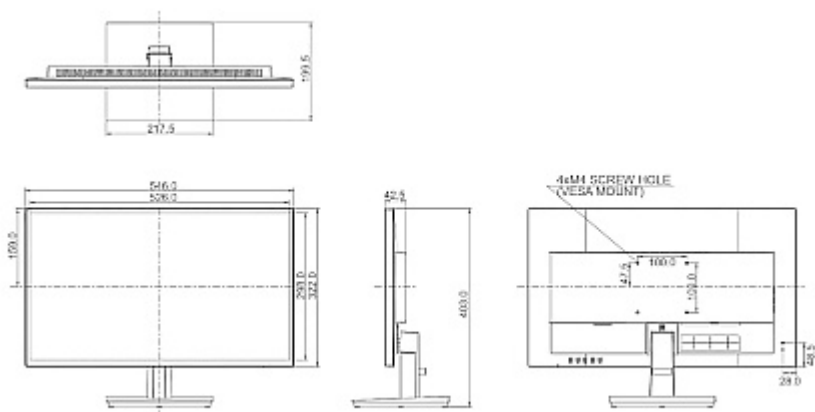

PRESENTATION

OSD menu control keys:

Side view:

Rear view:

Monitor connectors:

Dimensions:

In the kit:

PACKAGE

Dimensions (L x W x H): 0x0x0 mm	Gross Weight: 0 kg
----------------------------------	--------------------