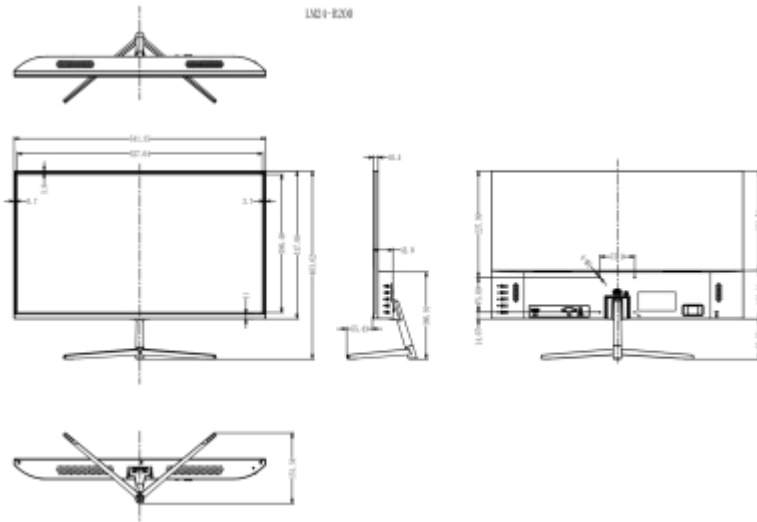

Code: LM24-B200

DAHUA MONITOR VGA, HDMI, AUDIO **LM24-B200** 23.8 "

Net: **179.34 EUR** Gross: **220.59 EUR**

SPECIFICATION

Screen size:	23.8 "
Native resolution:	1920 x 1080 px - Full HD
Aspect ratios:	16 : 9
Matrix type:	TFT LCD - In LED technology, Glossy matrix
Contrast:	1000 : 1 (typical)
Brightness:	200 cd/m ²
Viewable angles:	178 ° horizontal 178 ° vertical
Response time:	6.5 ms (typical)
Speakers built-in:	—
Signal connectors:	<ul style="list-style-type: none">• 1 x VGA• 1 x HDMI• 1 x Jack 3.5 mm socket• 1 x 230 V AC
Number of displayed colors:	16.7 M
Refresh frequency:	60 Hz
HDCP:	—
Housing type:	Plastic
Power management:	—

DELTA-OPTI Monika Matysiak; <https://www.delta.poznan.pl>
POL; 60-713 Poznań; Graniczna 10
e-mail: delta-opti@delta.poznan.pl; tel: +(48) 61 864 69 60

DLNA:	—
Monitor mounting standard:	VESA 75
Robbery protection:	✓
Parameters adjustment:	OSD - by monitor control keys
Power supply:	100 ... 240 V AC @ 50 / 60 Hz
Power consumption:	≤ 25 W (typical) ≤ 0.5 W (in standby mode)
Weight:	• 2.93 kg (with stand) • 2.69 kg (without stand)
Dimensions:	• 541 x 404 x 151 mm (with stand) • 541 x 317 x 42 mm (without stand)
Manufacturer / Brand:	DAHUA
Guarantee:	3 years

PRESENTATION

Side view:

Rear view:

Monitor connectors:

Dimensions:

In the kit: