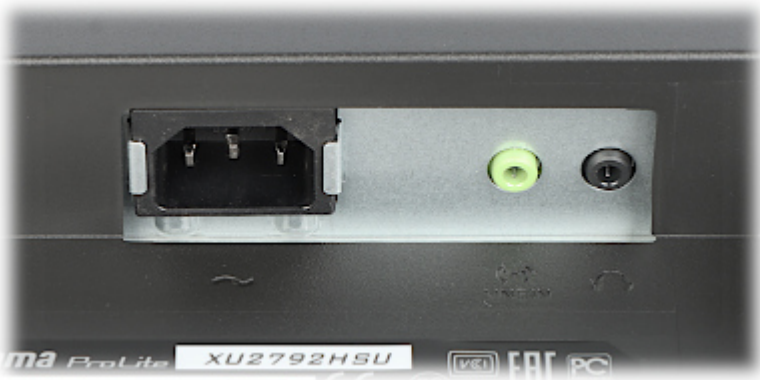

Code: IYAMA-XU2792HSU-B1

MONITOR VGA, HDMI, DP, AUDIO **IYAMA-XU2792HSU-B1** 27 "

Net: 1 077.39 PLN Gross: 1 325.19 PLN

SPECIFICATION

Screen size:	27 "
Native resolution:	1920 x 1080 px
Aspect ratios:	16 : 9
Matrix type:	IPS, Matte matrix
Contrast:	1000 : 1 (typical) 80 000 000 : 1 - ACR
Brightness:	250 cd/m ²
Viewable angles:	178 ° horizontal 178 ° vertical
Response time:	4 ms
Number of displayed colors:	16.7 M
Refresh frequency:	75 Hz
Speakers built-in:	2 x 2 W
Signal connectors:	<ul style="list-style-type: none">• 1 x VGA,• 1 x DisplayPort,• 1 x HDMI,• 1 x USB 2.0 B + 2 x USB 2.0 A - HUB USB,• 1 x Jack 3.5 mm socket - Audio input,• 1 x Jack 3.5 mm socket - Headphones output• 1 x 230 V AC
Main features:	<ul style="list-style-type: none">• Built-in USB HUB• The blue light reduction function, which is the most unhealthy for the eyes, limits its emission
HDCP:	✓

Monitor connectors:

Dimensions:

In the kit:

PACKAGE

Dimensions (L x W x H): 0x0x0 mm	Gross Weight: 0 kg
----------------------------------	--------------------

DELTA-OPTI Monika Matysiak; <https://www.delta.poznan.pl>
POL; 60-713 Poznań; Graniczna 10
e-mail: delta-opti@delta.poznan.pl; tel: +(48) 61 864 69 60