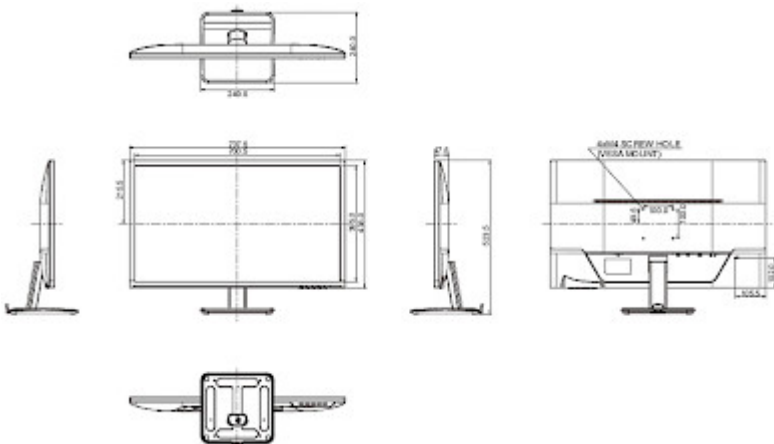

## SPECIFICATION

Screen size:	31.5 "
Native resolution:	1920 x 1080 px
Aspect ratios:	16 : 9
Matrix type:	AH-IPS LED, Glossy matrix
Contrast:	1000 : 1 (typical) 12 000 000 : 1 - ACR
Brightness:	250 cd/m <sup>2</sup>
Viewable angles:	178 ° horizontal 178 ° vertical
Response time:	5 ms
Number of displayed colors:	16.7 M
Refresh frequency:	60 Hz
Speakers built-in:	2 x 3 W
Signal connectors:	<ul style="list-style-type: none"><li>• 1 x VGA,</li><li>• 1 x HDMI,</li><li>• 1 x DVI</li><li>• 1 x Jack 3.5 mm socket - Audio input</li><li>• 1 x Jack 3.5 mm socket - Headphones output</li><li>• 1 x 230 V AC</li></ul>
HDCP:	✓
Housing type:	Plastic
Power management:	Energy efficiency class F (Regulation (EU) 2017/1369)

## PRESENTATION

OSD menu control keys:

Rear view:

Monitor connectors:

Side view:

Dimensions:

In the kit: